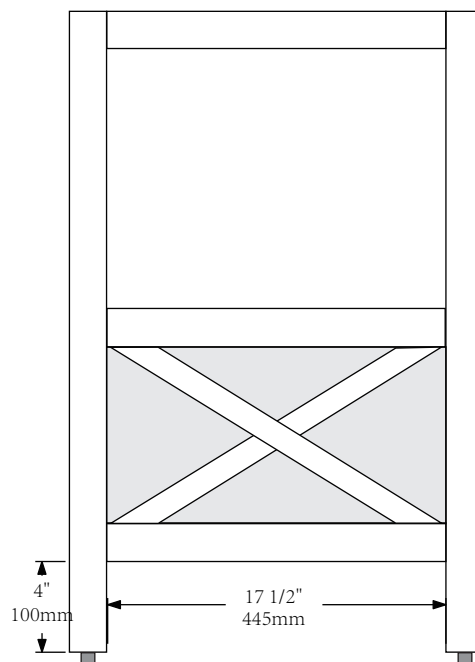

Iron Bay Baths

Technical Specification Sheet

Model No.: CHS-V210-S24

Front View

Side View

Top View

Back View

Product design specifications are subject to change without notice. With product in hands, take accurate measurements before installation.