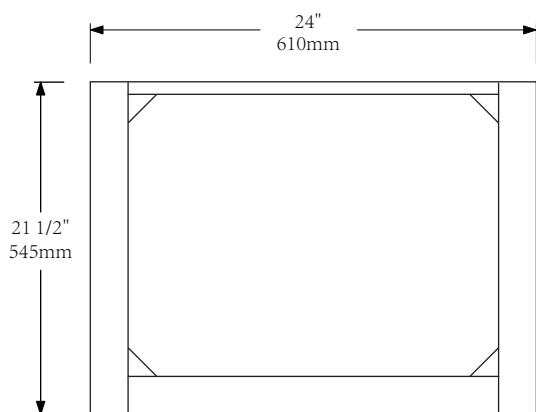

Iron Bay Baths

Technical Specification Sheet

Model No.: CHS-V210-S24

Front View

Side View

Top View

Back View

Product design specifications are subject to change without notice. With product in hands, take accurate measurements before installation.