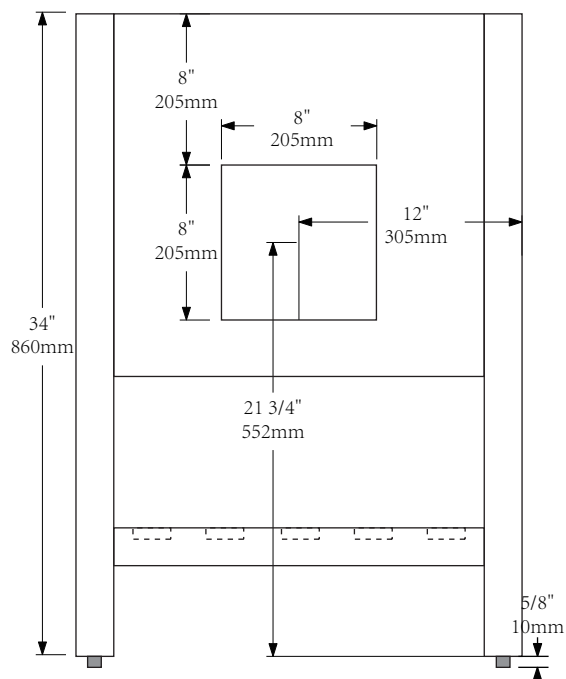

Iron Bay Baths

Technical Specification Sheet

Model No.: CHS-V210-S24

Front View

Side View

Top View

Back View

Product design specifications are subject to change without notice. With product in hands, take accurate measurements before installation.