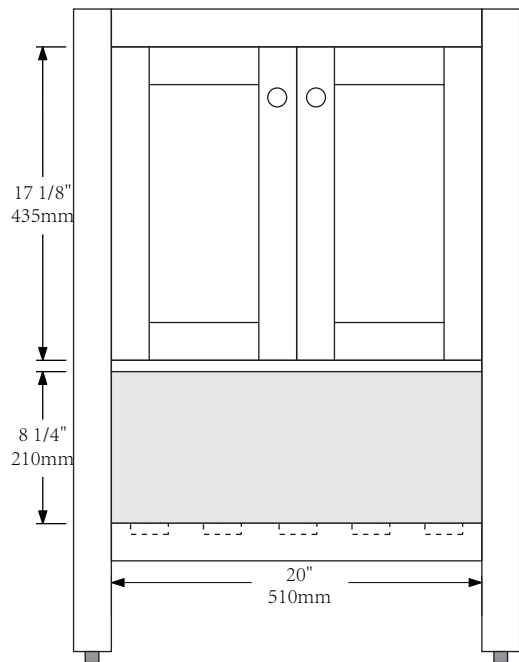

Iron Bay Baths

Technical Specification Sheet

Model No.: CHS-V210-S24

Front View

Side View

Top View

Back View

Product design specifications are subject to change without notice. With product in hands, take accurate measurements before installation.