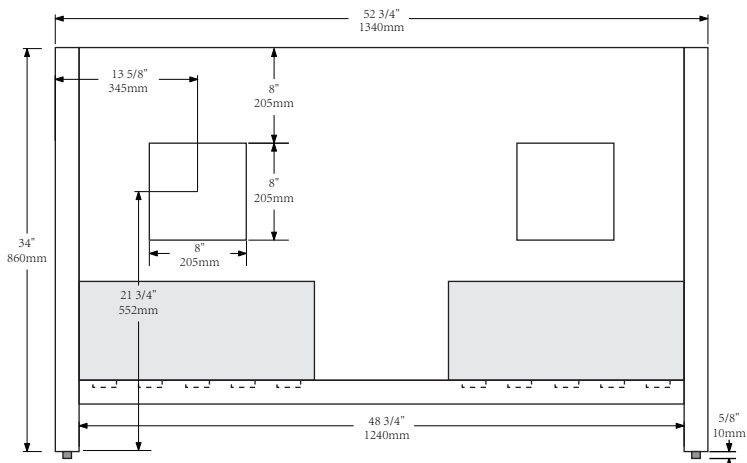

Iron Bay Baths

Technical Specification Sheet

Model No.: CHS-V210-D54TW

Front View

Side View

Top View

Back View

Product design specifications are subject to change without notice. With product in hands, take accurate measurements before installation.