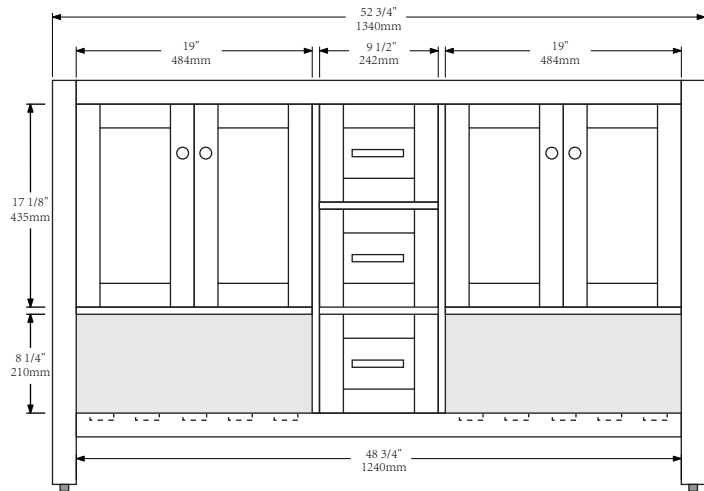

Iron Bay Baths

Technical Specification Sheet

Model No.: CHS-V210-D54TW

Front View

Side View

Top View

Back View

Product design specifications are subject to change without notice. With product in hands, take accurate measurements before installation.