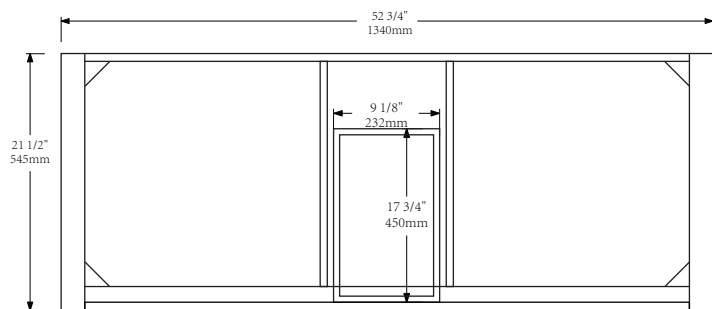

Iron Bay Baths

Technical Specification Sheet

Model No.: CHS-V210-D54TW

Front View

Side View

Top View

Back View

Product design specifications are subject to change without notice. With product in hands, take accurate measurements before installation.