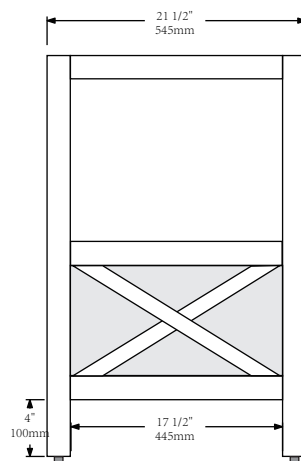

Iron Bay Baths

Technical Specification Sheet

Model No.: CHS-V210-D54TW

Front View

Side View

Top View

Back View

Product design specifications are subject to change without notice. With product in hands, take accurate measurements before installation.