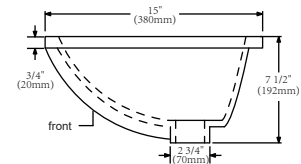

Iron Bay Baths

Technical Specification Sheet

CHS-C110-D54WM

Countertop

Front View

Top View

Side View

Wash Basin

Front View

Top View

Side View