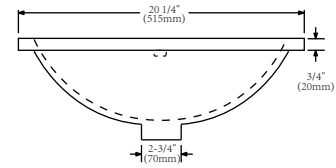

Iron Bay Baths

Technical Specification Sheet

CHS-C110-D54WM

Countertop

Front View

Top View

Side View

Wash Basin

Front View

Top View

Side View