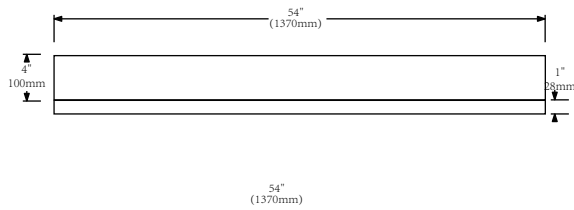

Iron Bay Baths

Technical Specification Sheet

CHS-C110-D54WM

Countertop

Front View

Top View

Side View

Wash Basin

Front View

Top View

Side View