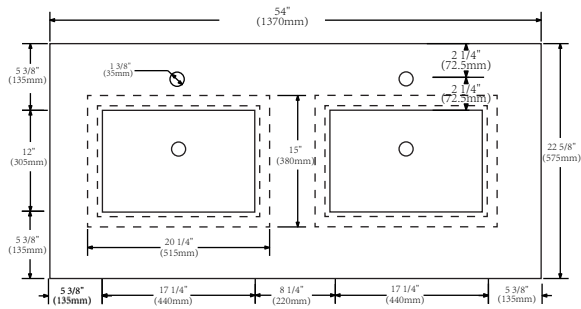

Iron Bay Baths

Technical Specification Sheet

CHS-C110-D54WM

Countertop

Front View

Top View

Side View

Wash Basin

Front View

Top View

Side View