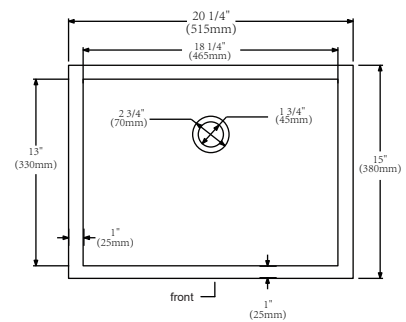

Iron Bay Baths

Technical Specification Sheet

CHS-C110-D54WM

Countertop

Front View

Top View

Side View

Wash Basin

Front View

Top View

Side View