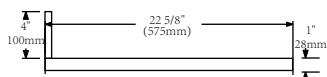

Iron Bay Baths

Technical Specification Sheet

CHS-C110-D54WM

Countertop

Front View

Top View

Side View

Wash Basin

Front View

Top View

Side View