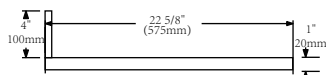

Iron Bay Baths

Technical Specification Sheet

Model No.: CHS-C110-S30WQ

Countertop

Front View

Top View

Side View

Wash Basin

Front View

Top View

Side View