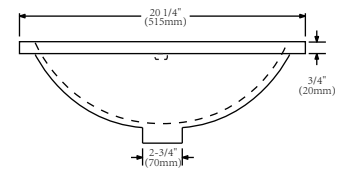

Iron Bay Baths

Technical Specification Sheet

Model No.: CHS-C110-S30WQ

Countertop

Front View

Top View

Side View

Wash Basin

Front View

Top View

Side View