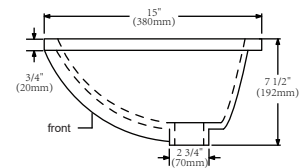

Iron Bay Baths

Technical Specification Sheet

Model No.: CHS-C110-S30WQ

Countertop

Front View

Top View

Side View

Wash Basin

Front View

Top View

Side View