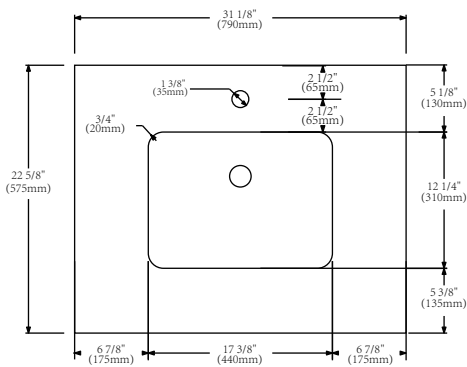

Iron Bay Baths

Technical Specification Sheet

Model No.: CHS-C110-S30WQ

Countertop

Front View

Top View

Side View

Wash Basin

Front View

Top View

Side View