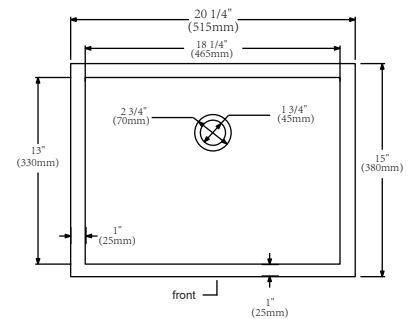

Iron Bay Baths

Technical Specification Sheet

Model No.: CHS-C110-S30WQ

Countertop

Front View

Top View

Side View

Wash Basin

Front View

Top View

Side View