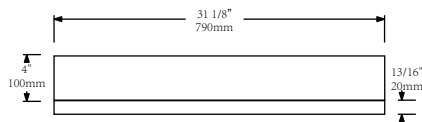

Iron Bay Baths

Technical Specification Sheet

Model No.: CHS-C110-S30WQ

Countertop

Front View

Top View

Side View

Wash Basin

Front View

Top View

Side View