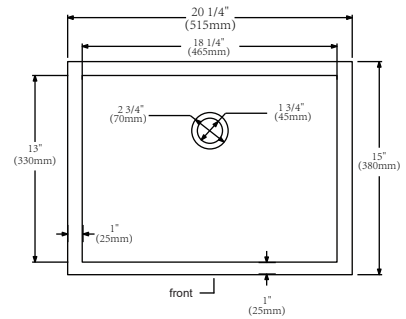

Iron Bay Baths

Technical Specification Sheet

Model No.: CHS-C110-S30WM

Countertop

Front View

Top View

Side View

Wash Basin

Front View

Top View

Side View