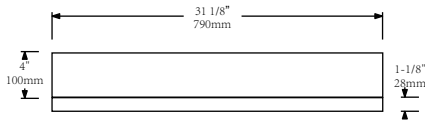

Iron Bay Baths

Technical Specification Sheet

Model No.: CHS-C110-S30WM

Countertop

Front View

Top View

Side View

Wash Basin

Front View

Top View

Side View