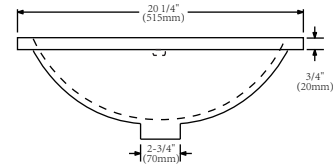

Iron Bay Baths

Technical Specification Sheet

Model No.: CHS-C110-S30WM

Countertop

Front View

Top View

Side View

Wash Basin

Front View

Top View

Side View