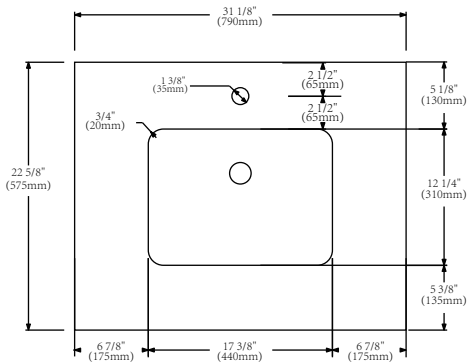

Iron Bay Baths

Technical Specification Sheet

Model No.: CHS-C110-S30WM

Countertop

Front View

Top View

Side View

Wash Basin

Front View

Top View

Side View