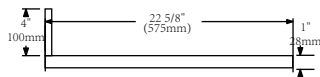

Iron Bay Baths

Technical Specification Sheet

Model No.: CHS-C110-S30WM

Countertop

Front View

Top View

Side View

Wash Basin

Front View

Top View

Side View