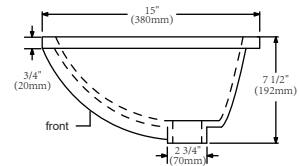

Iron Bay Baths

Technical Specification Sheet

Model No.: CHS-C110-S30WM

Countertop

Front View

Top View

Side View

Wash Basin

Front View

Top View

Side View