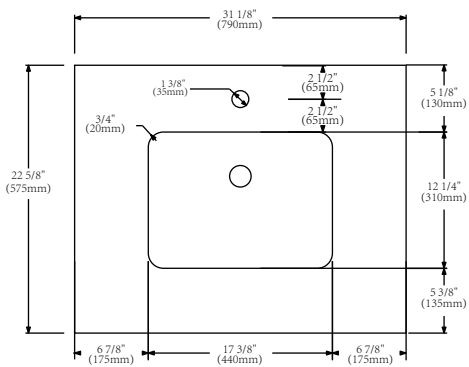

## Technical Specification Sheet

Model No.: CHS-C110-S30GQ

### Countertop

Front View

Top View

Side View

### Wash Basin

Front View

Top View

Side View