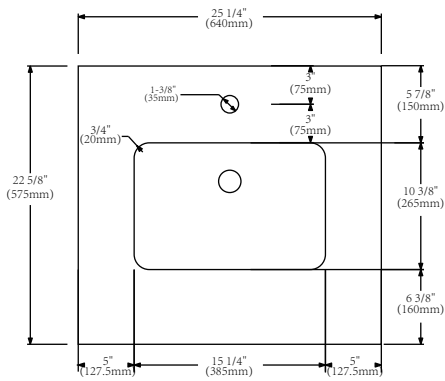

Iron Bay Baths

Technical Specification Sheet

Model No.: CHS-C110-S24WQ

Countertop

Front View

Top View

Side View

Wash Basin

Front View

Top View

Side View

Product design specifications are subject to change without notice. With product in hands, take accurate measurements before installation.