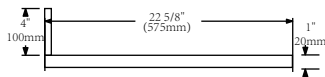

Iron Bay Baths

Technical Specification Sheet

Model No.: CHS-C110-S24WQ

Countertop

Front View

Top View

Side View

Wash Basin

Front View

Top View

Side View

Product design specifications are subject to change without notice. With product in hands, take accurate measurements before installation.