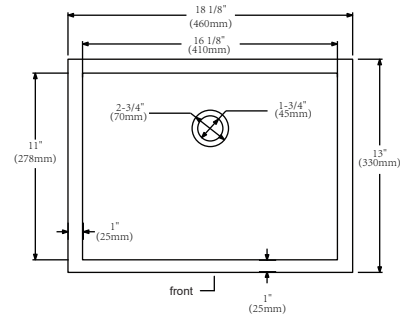

Iron Bay Baths

Technical Specification Sheet

Model No.: CHS-C110-S24WQ

Countertop

Front View

Top View

Side View

Wash Basin

Front View

Top View

Side View

Product design specifications are subject to change without notice. With product in hands, take accurate measurements before installation.