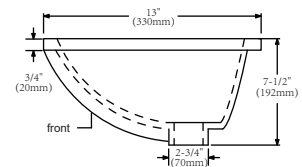

Iron Bay Baths

Technical Specification Sheet

Model No.: CHS-C110-S24WQ

Countertop

Front View

Top View

Side View

Wash Basin

Front View

Top View

Side View

Product design specifications are subject to change without notice. With product in hands, take accurate measurements before installation.