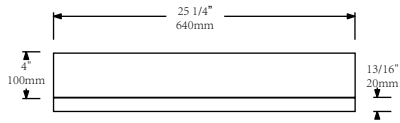

Iron Bay Baths

Technical Specification Sheet

Model No.: CHS-C110-S24WQ

Countertop

Front View

Top View

Side View

Wash Basin

Front View

Top View

Side View

Product design specifications are subject to change without notice. With product in hands, take accurate measurements before installation.