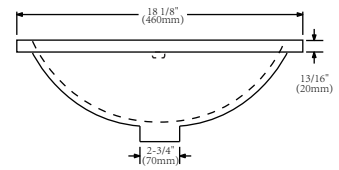

Iron Bay Baths

Technical Specification Sheet

Model No.: CHS-C110-S24WQ

Countertop

Front View

Top View

Side View

Wash Basin

Front View

Top View

Side View

Product design specifications are subject to change without notice. With product in hands, take accurate measurements before installation.