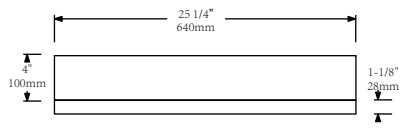

Iron Bay Baths

Technical Specification Sheet

Model No.: CHS-C110-S24WM

Countertop