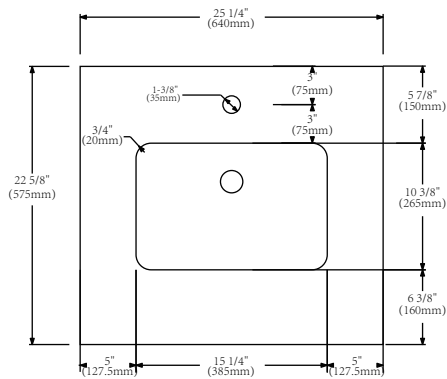

Iron Bay Baths

Technical Specification Sheet

Model No.: CHS-C110-S24WM

Front View

Top View