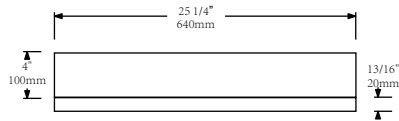

Iron Bay Baths

Technical Specification Sheet

Model No.: CHS-C110-S24GQ

Countertop

Front View

Top View

Side View

Wash Basin

Front View

Top View

Side View