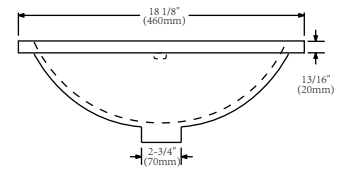

Iron Bay Baths

Technical Specification Sheet

Model No.: CHS-C110-S24GQ

Countertop

Front View

Top View

Side View

Wash Basin

Front View

Top View

Side View