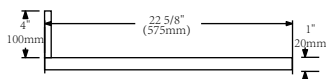

Iron Bay Baths

Technical Specification Sheet

Model No.: CHS-C110-S24GQ

Countertop

Front View

Top View

Side View

Wash Basin

Front View

Top View

Side View