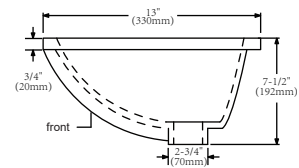

Iron Bay Baths

Technical Specification Sheet

Model No.: CHS-C110-S24GQ

Countertop

Front View

Top View

Side View

Wash Basin

Front View

Top View

Side View