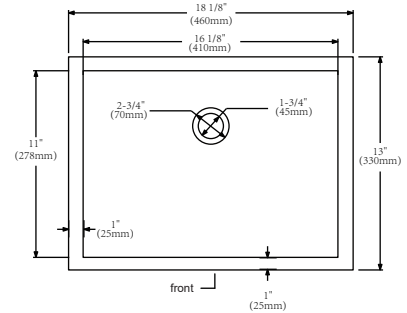

Iron Bay Baths

Technical Specification Sheet

Model No.: CHS-C110-S24GQ

Countertop

Front View

Top View

Side View

Wash Basin

Front View

Top View

Side View