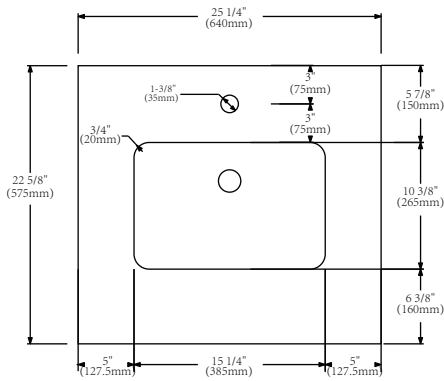

Iron Bay Baths

Technical Specification Sheet

Model No.: CHS-C110-S24GQ

Countertop

Front View

Top View

Side View

Wash Basin

Front View

Top View

Side View