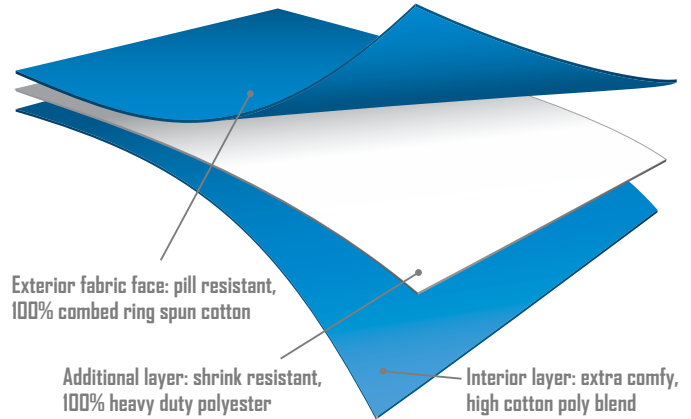

JUST LIKE HERO 3-Layer Fleece

Low definition

Print on fabric