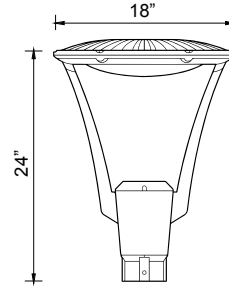

LED POST TOP PT-M7

SKU: BR-1-H05

FEATURES

- **Wattage:** 50W
- **Delivered Lumens:** 4910
- **Voltage:** 120-277V
- **CCT:** 5000K
- **CRI:** >70
- **Housing:** Die-Cast Aluminum
- **Warranty:** 5-Year
- **Distribution:** Type 5
- **LED's:** Bridgelux
- **Driver:** Meanwell

MOUNTING

ORDERING

Product Number	Wattage	Voltage	CCT	CRI	Distribution	Finish	Mounting
BR-1-H05	50W	120-277V	5000K	>70	Type 5	Semi Gloss Black	Pole or Tenon

DISTRIBUTION

TY5