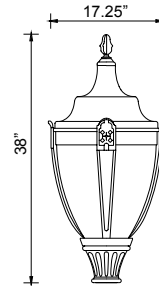

LED POST TOP PT-T4

**FEATURES**

- **Wattage:** See Below For Options
- **Initial Lumen Output:** See Below For Options
- **Voltage:** 120-277V
- **CCT:** See Below For Options
- **CRI:** >80
- **Housing:** Die-Cast Aluminum
- **Warranty:** 5-Year
- **Distribution:** Type 5
- **Mounting:** Works with 3" and 4" OD Poles/Tenons

**MOUNTING**

**ORDERING**

Product Number	Wattage	Voltage	CCT	Distribution	Finish
BR-1-AGA1A	18W (2,160 lm) 28W (3,920 lm) 38W (5,320 lm) 58W (8,120 lm)	120-277V	3000K 4000K 5000K	Type 5	Semi Gloss Black Textured Dark Bronze