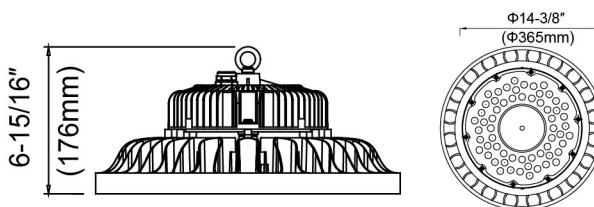

LED HIGH BAY HB-U3

FEATURES

- **Wattage:** See Below
- **Delivered Lumens:** See Below
- **Voltage:** 120-277V
- **CCT:** See Below
- **CRI:** >70
- **Housing:** Die-Cast Aluminum
- **Warranty:** 5-Year
- **Distribution:** 120° or 90°

ORDERING

Product Number	Wattage	Voltage	CCT	CRI	Distribution	Finish	Mounting
HB-U3	150W (16,500 lm) 200W (22,000 lm)	120-277V	3000K 4000K 5000K	>70	120° 90°	Black	Hook

SAMPLE SKU: HB-U3-150W-5000K-D120-BK

DISTRIBUTION

90°

120°