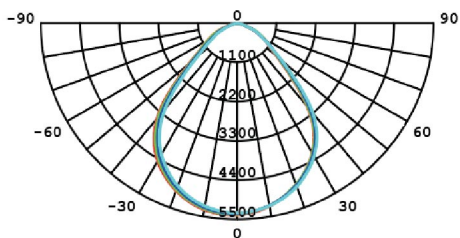

LED HIGH BAY HB-U3

FEATURES

- **Wattage:** See Below
- **Delivered Lumens:** See Below
- **Voltage:** 120-277V
- **CCT:** See Below
- **CRI:** >70
- **Housing:** Die-Cast Aluminum
- **Warranty:** 5-Year
- **Distribution:** 120° or 90°

DISTRIBUTION

90°

120°