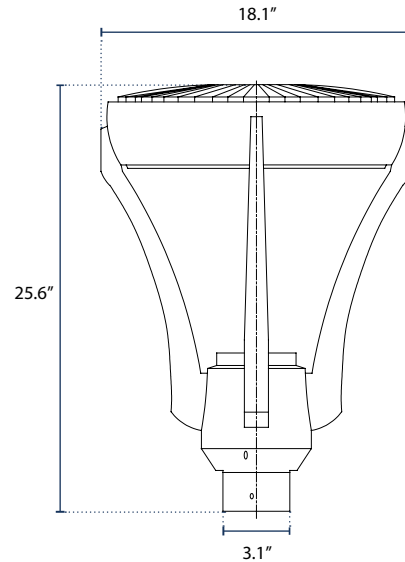

H-01

POST TOP

RESPONSIBLE SKY
100% DOWNLIGHT

SPECIFICATIONS

ALL ORDERING OPTIONS ARE BREX EXPRESS

Casting

Die Cast Aluminum

Post Top EPA

1.22 ft²

Driver

Meanwell

LED's

Available Upon Request

Finish

Polyester Powder-Coat
Electrostatically
Applied & Thermocured

Mounting

3.1" Inside Diameter

Post Top

LED
Height: 25.6"
Width: 18.1"

Pole

Fits all Brandon Industries 3"
and 4" poles and 5" poles with
a tenon

Voltage

120-277V

CRI