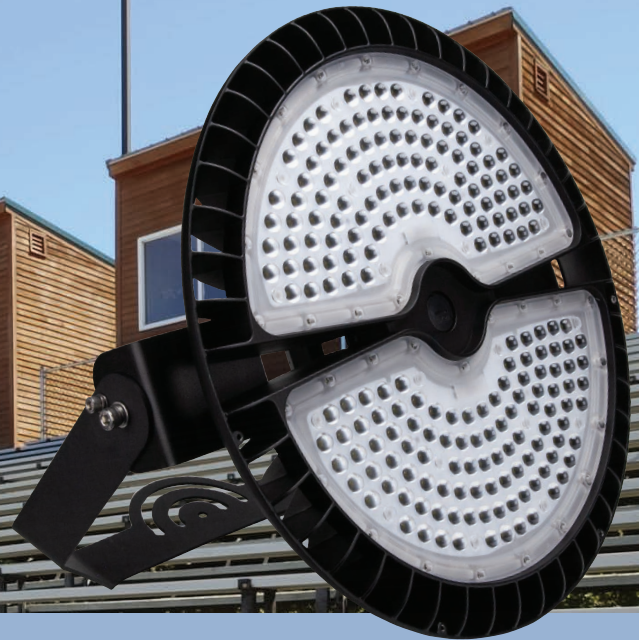

## LED Sports Light

### Product Specifications

TCP's LED Sports Light is the perfect option for indoor and outdoor applications that require bright, energy efficient lighting. The Sports Light is rated to -40C for cold weather applications, comes standard with 0-10V dimming, 5700K CCT, and provides up to 47,500 lumens. Optional up-light shield accessory available to decrease glare and light pollution.

### Reasons to choose the LED Sports Light from TCP

- Long 50,000 hour rated life reduces maintenance and replacement costs
- Die-cast aluminum housing with impact resistant acrylic lens
- Yoke mounting comes standard for easy installation or retrofits
- Delivers bright, uniform light
- -40C temperature rating

## Construction

- Die-cast aluminum housing
- Impact resistant acrylic lens
- Durable black powdercoat
- Industrial yoke mount