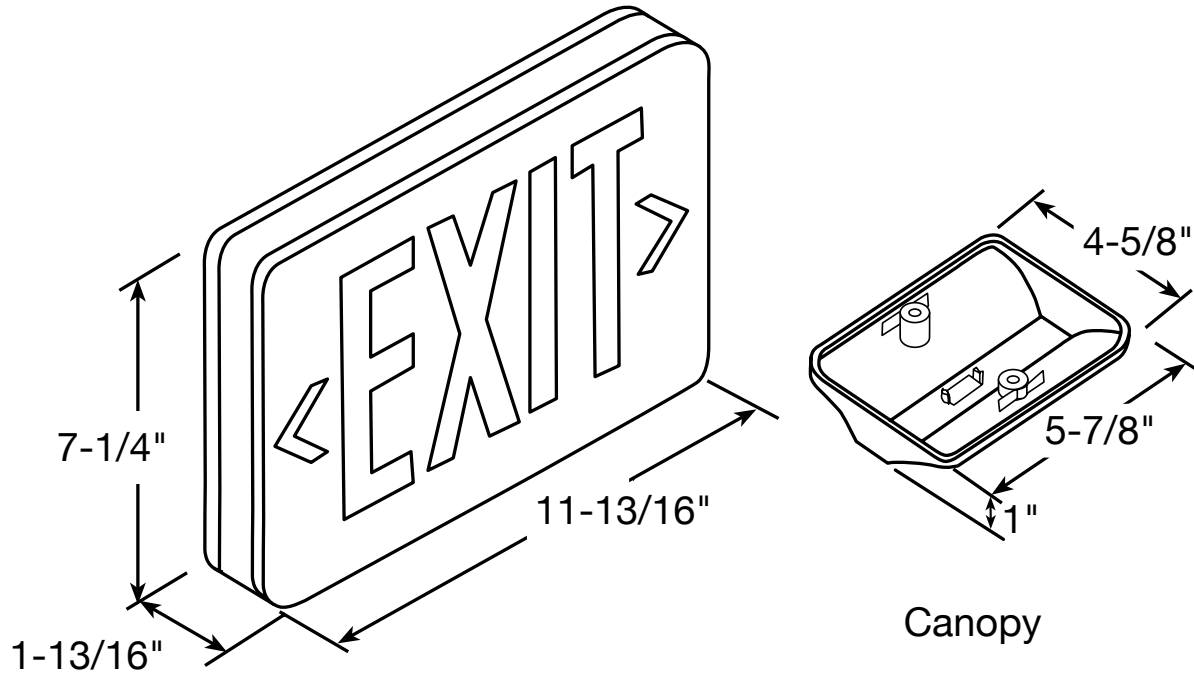

Dimensions

Listing

ETL Listed for Damp Locations, UL 94V-0 flame rating, meets UL924, NFPA 70 and 101 Life Safety Code, NEC

Warranty

3-year warranty for unit, lifetime of battery has 500 recycle times

Specifications and dimensions subject to change without notice.

TCP®
325 Campus Dr. | Aurora, Ohio 44202 | P: 800-324-1496 | tcp.com

©TCP MAR 2022/WF328700

3 YEAR
WARRANTY