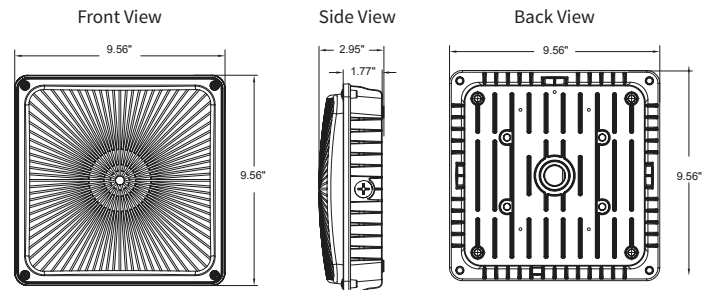

For the most up-to-date specs and warranty information, please visit www.tcp.com

Approximate Luminaire Weight: 5.3 lbs

ITEM #	DESCRIPTION	DLC	LUMENS	WATTAGE	LPW	VOLTAGE	POWER FACTOR	CCT	CRI	LIFE (HRS)	L (IN)	H (IN)	W (IN)
LED Canopy Light • 50,000 Hour											INDICATES BREX EXPRESS		
CP4500140	LED Canopy Light 45W Non-Dim 40K	Yes	5,350	45	119	120 - 277	> 0.9	4000K	> 80	50,000	9.56	2.95	9.56
CP4500150	LED Canopy Light 45W Non-Dim 50K	Yes	5,350	45	119	120 - 277	> 0.9	5000K	> 80	50,000	9.56	2.95	9.56
CP7000140	LED Canopy Light 70W Non-Dim 40K	Yes	7,600	70	109	120 - 277	> 0.9	4000K	> 80	50,000	9.56	2.95	9.56
CP7000150	LED Canopy Light 70W Non-Dim 50K	Yes	7,600	70	109	120 - 277	> 0.9	5000K	> 80	50,000	9.56	2.95	9.56s

Note: For photocell option add "PC" to the end of the part number