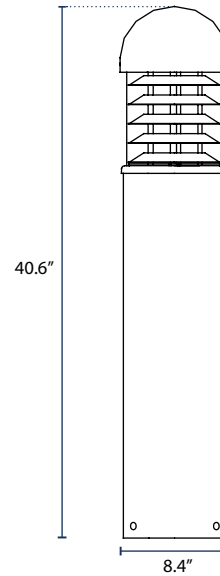

B-8R3
BOLLARD

ALL ORDERING OPTIONS ARE BREX EXPRESS 

SPECIFICATIONS

Casting

Extruded Aluminum

Finish

Die-Cast Aluminum

CRI

>70

Efficiency

40 lm/W

Driver

Meanwell

Mounting

Qty. (3) 3/8"x16" Anchor Bolts

Warranty

5-Year

LED's

Available Upon Request

Voltage

120-277V

Beam Angle

150°

ORDERING