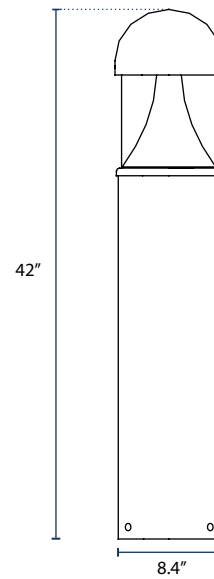

B-8R1
BOLLARD

ALL ORDERING OPTIONS ARE BREX EXPRESS 

SPECIFICATIONS

Casting

Extruded Aluminum

Finish

Die-Cast Aluminum

CRI

>70

Efficiency

100 lm/W

Driver

Meanwell

Mounting

Qty. (3) 3/8"x16" Anchor Bolts

Warranty

5-Year

LED's

Available Upon Request

Voltage

120-277V

Beam Angle

150°

ORDERING