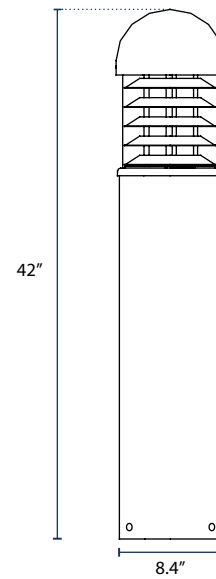

B-8L1
BOLLARD

ALL ORDERING OPTIONS ARE BREX EXPRESS 

SPECIFICATIONS

Casting

Extruded Aluminum

Finish

Die-Cast Aluminum

CRI

>70

Efficiency

70 lm/W

Driver

Meanwell

Mounting

Qty. (3) 3/8"x16" Anchor Bolts

Warranty

5-Year

LED's

Available Upon Request

Voltage

120-277V

Beam Angle

150°

ORDERING