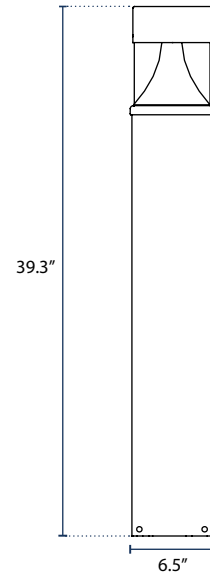

B-6R2
BOLLARD

ALL ORDERING OPTIONS ARE BREX EXPRESS 

SPECIFICATIONS

Casting

Extruded Aluminum

Finish

Die-Cast Aluminum

CRI

>70

Efficiency

100 lm/W

Driver

Meanwell

Mounting

Qty. (3) 3/8"x16" Anchor Bolts

Warranty

5-Year

LED's

Available Upon Request

Voltage

120-277V

Beam Angle

150°

ORDERING