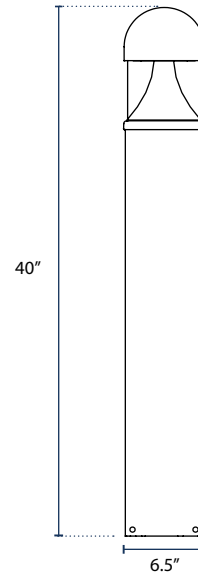

B-6R1
BOLLARD

ALL ORDERING OPTIONS ARE BREX EXPRESS 

SPECIFICATIONS

Casting

Extruded Aluminum

Finish

Die-Cast Aluminum

CRI

>70

Efficiency

100 lm/W

Driver

Meanwell

Mounting

Qty. (3) 3/8"x16" Anchor Bolts

Warranty

5-Year

LED's

Available Upon Request

Voltage

120-277V

Beam Angle

150°

ORDERING