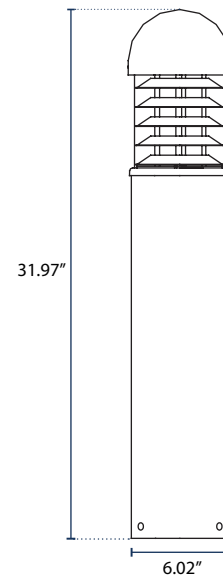

B-5R2

BOLLARD

ALL ORDERING OPTIONS ARE BREX EXPRESS 

SPECIFICATIONS

Casting

Extruded Aluminum

Mounting

Qty. (3) 3/8"x16" Anchor Bolts

CRI

>70

Beam Angle

120°

LED's

Available Upon Request

Voltage

120-277V

Warranty

5-Year

Socket Size

E26 Medium

Finish

Die-Cast Aluminum

Efficiency

15 lm/W