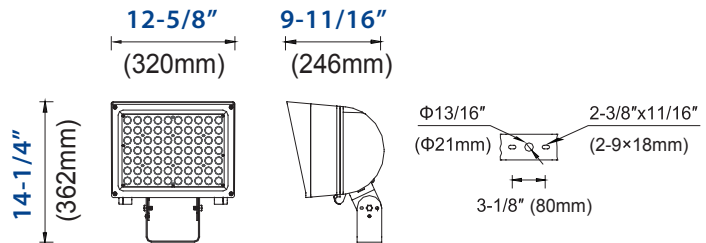

LED FLOODLIGHT FL-S8

FEATURES

- **Wattage:** See Below
- **Delivered Lumens:** See Below
- **Voltage:** 120-277V
- **CCT:** See Below
- **CRI:** >70
- **Housing:** Die-Cast Aluminum
- **Warranty:** 5-Year
- **Distribution:** 15°, 30°, 45° or 60°
- **LED's:** CREE
- **Driver:** Meanwell

MOUNTING

ORDERING

Product Number	Wattage	Voltage	CCT	CRI	Distribution	Finish	Mounting
FL-S8	120W (11,040 lm) 100W (9,600 lm) 70W (6,860 lm)	120-277V	3000K 4000K 5000K	>70	15° 30° 45° 60°	Semi Gloss Black Textured Dark Bronze	Flood Light Bracket Adjustable Spigot