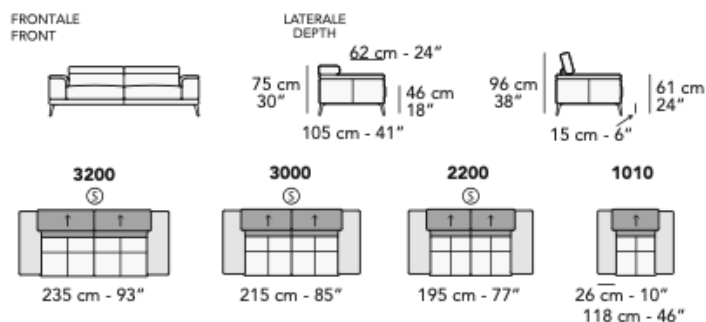

Reclir Sofa

tutti gli elementi del gruppo A hanno lo stesso modulo di seduta - all items in group A have the same seat width