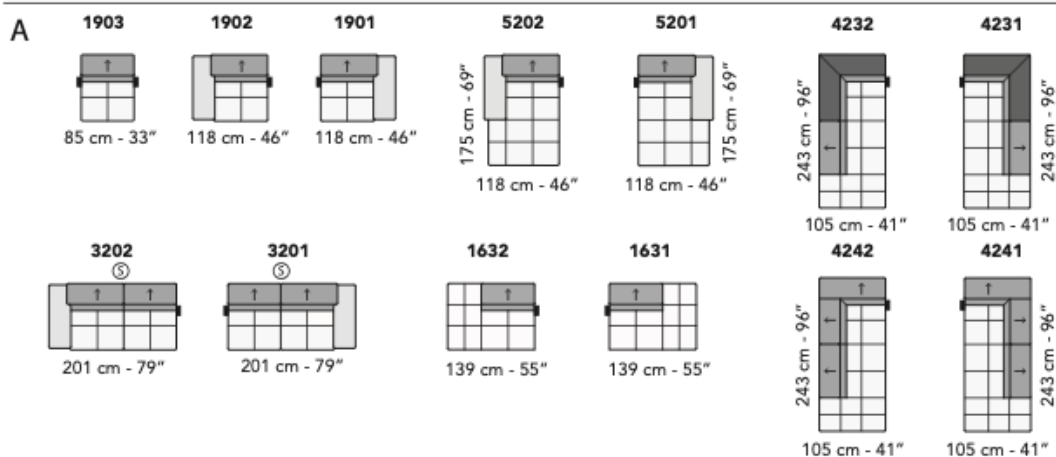

Reclir Sofa

tutti gli elementi del gruppo A hanno lo stesso modulo di seduta - all items in group A have the same seat width