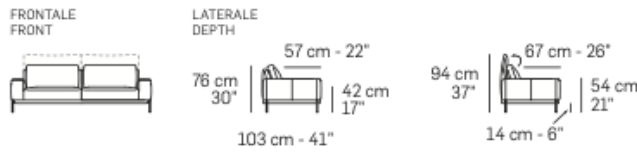

Modern Relik

Rauff Sofa

This product is made to order in Italy.

Rauff is a modular Italian sofa with a modern chic look. This sofa has a backrest mechanism that allows you to change the height of the backrest and depth of the seat. The sofa also has the ability to add small tables or poufs in between sectional pieces. Please see the spec sheet for all available configurations.

Rauff Sofa

tutti gli elementi del gruppo A hanno lo stesso modulo di seduta - all items in group A have the same seat width

tutti gli elementi del gruppo B hanno lo stesso modulo di seduta - all items in group B have the same seat width