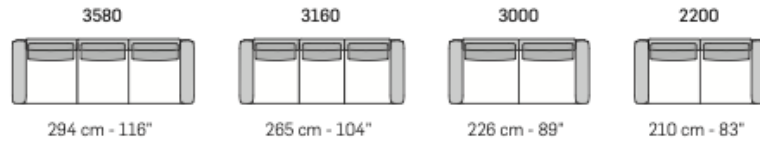

Rauff Sofa

tutti gli elementi del gruppo A hanno lo stesso modulo di seduta - all items in group A have the same seat width

tutti gli elementi del gruppo B hanno lo stesso modulo di seduta - all items in group B have the same seat width