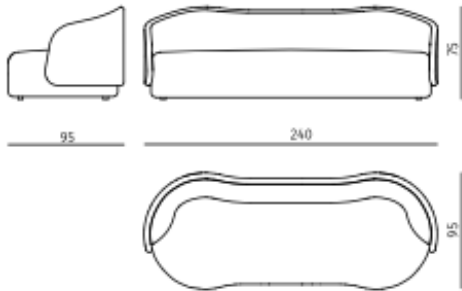

Collection Particuliere

Pia Sofa

This product is made to order in France.

An attractive channel detail runs along the back of the seat in the Pia collection, and with the sofa and lounge chair, the back has an undulating slope that is quite beautiful. With a low European seat height with a firm cushion, the Pia sits directly on the floor, giving its classic shape a modern upgrade. Available in a selection of fabrics or COM (Customer's Own Material). To make a fabric selection and place an order, please contact Concierge. Refer to View/Print Spec Sheet for all dimensions.

Details

- Material: Upholstered
- Available in a selection of fabrics.
- Designed by Christophe Delcourt
- Made in France
- Size and depth is customizable.
- 11.4 M / 12.5 Y COM

Collection Particuliere

Pia Sofa

sofa 250

dimensions : 240 x 95 x h75 cm / COM: 11,4 ml
seat height 40 cm / seat depth 66 - 73 cm

sofa 350

dimensions : 350 x 135 x h82 cm / COM: 21 ml
seat height 40 cm / seat depth 66 - 73 cm
4 coussins