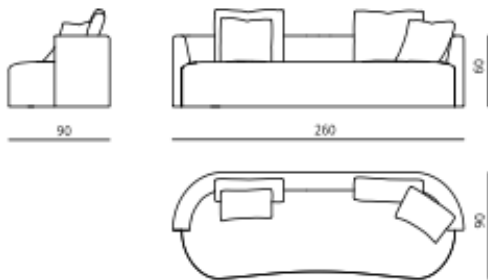

Collection Particuliere

Nos Sofa

This product is made to order in France.

This luxurious low sofa features a beautiful, streamlined silhouette with a low back and a low, firm seat. Available in a selection of fabrics. To make a fabric selection and place an order, please contact Concierge. Refer to View/Print Spec Sheet for all dimensions. Customation is available, including the change of a radius curve, the depth, length, or seat height. For advanced customizations, a 10% surcharge will apply to account for the extra labor of the design team. As a general rule, this will be any time our ateliers require our design team to redesign and provide a drawing.

Details

- Material: Upholstered
- Available in a selection of fabrics and suede leathers.
- Designed by Christophe Delcourt
- Made in France
- Back cushions are included and are loose.
- 125" is a 2-piece sofa. No connector.
- 11.7 M, 17.4 M COM
- 12.7 Y, 19 Y COM

Collection Particuliere

Nos Sofa

sofa

dimensions : 260 x 90 x h60 cm / COM: 11,7 ml COL: 25,3 m²
seat height 38 cm / seat depth 69 - 75 cm
4 cushions

double sofa

dimensions : 320 x 90 x h60 cm / COM: 17,4 ml COL: 37 m²
seat height 38 cm / seat depth 69 - 75 cm
5 cushions

Collection Particuliere

Nos Sofa

panoramic sofa

2 elements 160 cm left and right & 1 angle element 120 cm

dimensions : 280 x 280 x h60 cm / COM: 24,4 ml COL: 52,1 m²

seat height 38 cm / seat depth 69 - 75 cm