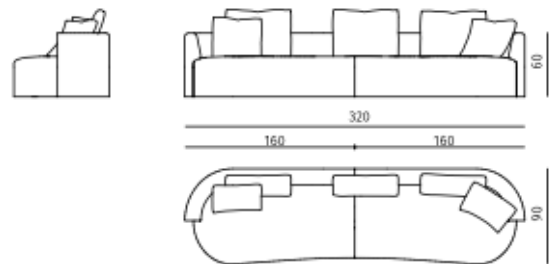

Details

- Material: Upholstered
- Available in a selection of fabrics and suede leathers.
- Designed by Christophe Delcourt
- Made in France
- Back cushions are included and are loose.
- 125" is a 2-piece sofa. No connector.
- 11.7 M, 17.4 M COM
- 12.7 Y, 19 Y COM

Collection Particuliere

Nos Sofa

sofa

dimensions : 260 x 90 x h60 cm / COM: 11,7 ml COL: 25,3 m²
seat height 38 cm / seat depth 69 - 75 cm
4 cushions

double sofa

dimensions : 320 x 90 x h60 cm / COM: 17,4 ml COL: 37 m²
seat height 38 cm / seat depth 69 - 75 cm
5 cushions

Collection Particuliere

Nos Sofa

panoramic sofa

2 elements 160 cm left and right & 1 angle element 120 cm

dimensions : 280 x 280 x h60 cm / COM: 24,4 ml COL: 52,1 m²

seat height 38 cm / seat depth 69 - 75 cm