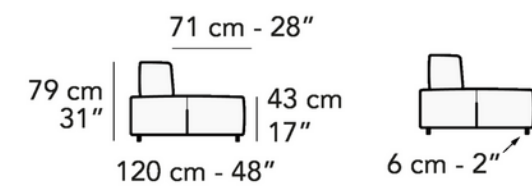

M-ØDERN RELIK

Legend Back Cushions Armrest Seat Cushions * Terminal side is always finished and it can also be connected to modular elements Marble Wood Connector

Nobu

Low in profile and wide in stature, the Nobu sofa exemplifies our 1970's viewpoint of low, deep, chunky seating. Made for people who want to curl up with their legs and feet on the sofa while chatting, low sofas have a sleek appearance and fit well in modern spaces. A unique feature of the Nobu is its plump back cushions which sit atop the seat unattached, with a weighted mechanism for sturdiness, allowing the lucky lounge to move them around into any configuration that suits the mood.