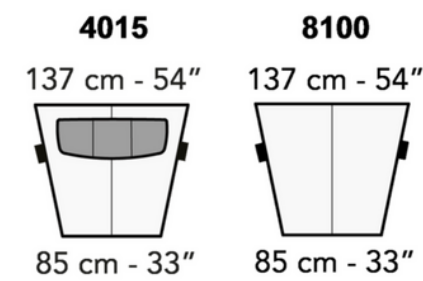

M-ØDERN RELIK

Legend Back Cushions Armrest Seat Cushions * Terminal side is always finished and it can also be connected to modular elements Marble Wood Connector

Nobu

Low in profile and wide in stature, the Nobu sofa exemplifies our 1970's viewpoint of low, deep, chunky seating. Made for people who want to curl up with their legs and feet on the sofa while chatting, low sofas have a sleek appearance and fit well in modern spaces. A unique feature of the Nobu is its plump back cushions which sit atop the seat unattached, with a weighted mechanism for sturdiness, allowing the lucky lounge to move them around into any configuration that suits the mood.

As Shown

Two 3203 in our Coral Grade H Upholstered Fabric. Sold individually.

$4126

Fabric Options

Available in a variety of leathers and fabrics. Please inquire for details.

Lead Time

Made to order in Italy. Lead time is generally 12-14 weeks after order has been placed.

Detail

- -Frame: wooden structure, seat suspensions in reinforced elastic webbing
- -Padding in eco friendly open cell polyurethane foam, with different densities, covered with a mixed feather layer.
- -Covering in leather or fabric. Non removable coverings.
- -Independent, freely movable back cushions, equipped with an internal metal structure.
- -Metal legs. Multiple finishes available.
- -No bed version available.
- -Sectional sides finished.

Optional Features

- -No upcharge for contrasting piping
- -Contrast stitching available.
- -Upcharge for combining fabrics.
- -Different stitchings not available.