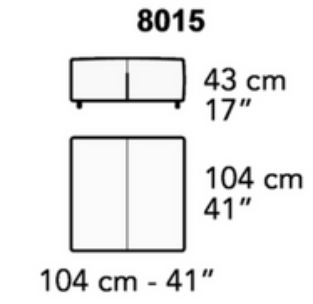

M-ØDERN RELIK

Legend Back Cushions Armrest Seat Cushions * Terminal side is always finished and it can also be connected to modular elements Marble Wood Connector

Nobu

Low in profile and wide in stature, the Nobu sofa exemplifies our 1970's viewpoint of low, deep, chunky seating. Made for people who want to curl up with their legs and feet on the sofa while chatting, low sofas have a sleek appearance and fit well in modern spaces. A unique feature of the Nobu is its plump back cushions which sit atop the seat unattached, with a weighted mechanism for sturdiness, allowing the lucky lounge to move them around into any configuration that suits the mood.

As Shown

Two 3203 in our Coral Grade H Upholstered Fabric. Sold individually.

$4126

Fabric Options

Available in a variety of leathers and fabrics. Please inquire for details.

Lead Time

Made to order in Italy. Lead time is generally 12-14 weeks after order has been placed.

Detail

- -Frame: wooden structure, seat suspensions in reinforced elastic webbing
- -Padding in eco friendly open cell polyurethane foam, with different densities, covered with a mixed feather layer.
- -Covering in leather or fabric. Non removable coverings.
- -Independent, freely movable back cushions, equipped with an internal metal structure.
- -Metal legs. Multiple finishes available.
- -No bed version available.
- -Sectional sides finished.

Optional Features

- -No upcharge for contrasting piping
- -Contrast stitching available.
- -Upcharge for combining fabrics.
- -Different stitchings not available.