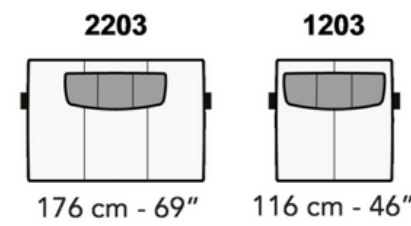

M-ØDERN RELIK

Legend Back Cushions Armrest Seat Cushions * Terminal side is always finished and it can also be connected to modular elements Marble Wood Connector

Nobu

Low in profile and wide in stature, the Nobu sofa exemplifies our 1970's viewpoint of low, deep, chunky seating. Made for people who want to curl up with their legs and feet on the sofa while chatting, low sofas have a sleek appearance and fit well in modern spaces. A unique feature of the Nobu is its plump back cushions which sit atop the seat unattached, with a weighted mechanism for sturdiness, allowing the lucky lounge to move them around into any configuration that suits the mood.