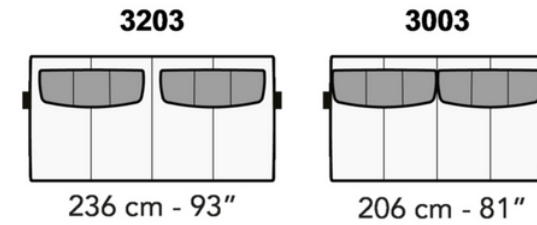

M-ØDERN RELIK

Legend Back Cushions Armrest Seat Cushions * Terminal side is always finished and it can also be connected to modular elements Marble Wood Connector

Nobu

Low in profile and wide in stature, the Nobu sofa exemplifies our 1970's viewpoint of low, deep, chunky seating. Made for people who want to curl up with their legs and feet on the sofa while chatting, low sofas have a sleek appearance and fit well in modern spaces. A unique feature of the Nobu is its plump back cushions which sit atop the seat unattached, with a weighted mechanism for sturdiness, allowing the lucky lounge to move them around into any configuration that suits the mood.