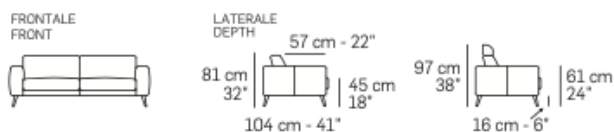

Marais Sofa

tutti gli elementi del gruppo A hanno lo stesso modulo di seduta - all items in group A have the same seat width