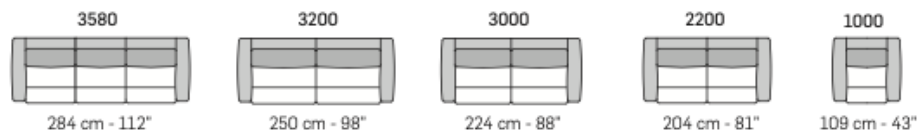

Marais Sofa

tutti gli elementi del gruppo A hanno lo stesso modulo di seduta - all items in group A have the same seat width