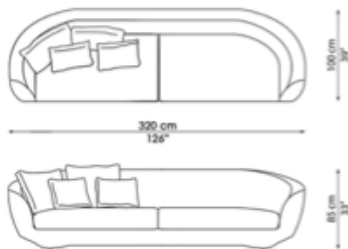

Details

- Material: Fabric or leather, beech wood and marine plywood internal frame. Webbing.
- Shaped polyurethane, polyester fibre cover.
- Shaped polyurethane, memory foam, polyester fibre cover cushion.
- Feet: thermoplastic material, dark bronze finish
- Chair: Metal in Gold Chrome, Light, or Dark Bronze
- 18 Yards COM Required

Grande Sofa

ARMCHAIR - GRA120
120x90xh75cm | 47x35xh30in

GRANDE SOFA 260 - GRA260
260x100xh75cm | 102x39xh30in

GRANDE SOFA 320 - GRA320
320x100xh85cm | 126x39xh33in

OTTOMAN - GRA200
200x70xh40cm | 79x26xh16in

BENCH - GRA150
150x44xh40cm | 59x20xh16in