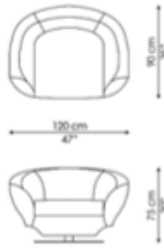

Grande Sofa

ARMCHAIR - GRA120
120x90xh75cm | 47x35xh30in

GRANDE SOFA 260 - GRA260
260x100xh75cm | 102x39xh30in

GRANDE SOFA 320 - GRA320
320x100xh85cm | 126x39xh33in

OTTOMAN - GRA200
200x70xh40cm | 79x26xh16in

BENCH - GRA150
150x44xh40cm | 59x20xh16in