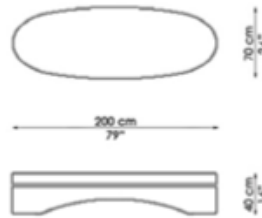

Grande Sofa

ARMCHAIR - GRA120
120x90xh75cm | 47x35xh30in

GRANDE SOFA 260 - GRA260
260x100xh75cm | 102x39xh30in

GRANDE SOFA 320 - GRA320
320x100xh85cm | 126x39xh33in

OTTOMAN - GRA200
200x70xh40cm | 79x26xh16in

BENCH - GRA150
150x44xh40cm | 59x20xh16in