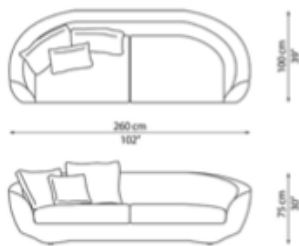

Details

- Material: Fabric or leather, beech wood and marine plywood internal frame. Webbing.
- Shaped polyurethane, polyester fibre cover.
- Shaped polyurethane, memory foam, polyester fibre cover cushion.
- Feet: thermoplastic material, dark bronze finish
- Chair: Metal in Gold Chrome, Light, or Dark Bronze
- 18 Yards COM Required

Grande Sofa

ARMCHAIR - GRA120
120x90xh75cm | 47x35xh30in

GRANDE SOFA 260 - GRA260
260x100xh75cm | 102x39xh30in

GRANDE SOFA 320 - GRA320
320x100xh85cm | 126x39xh33in

OTTOMAN - GRA200
200x70xh40cm | 79x26xh16in

BENCH - GRA150
150x44xh40cm | 59x20xh16in