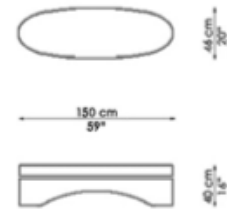

Grande Sofa

ARMCHAIR - GRA120
120x90xh75cm | 47x35xh30in

GRANDE SOFA 260 - GRA260
260x100xh75cm | 102x39xh30in

GRANDE SOFA 320 - GRA320
320x100xh85cm | 126x39xh33in

OTTOMAN - GRA200
200x70xh40cm | 79x26xh16in

BENCH - GRA150
150x44xh40cm | 59x20xh16in