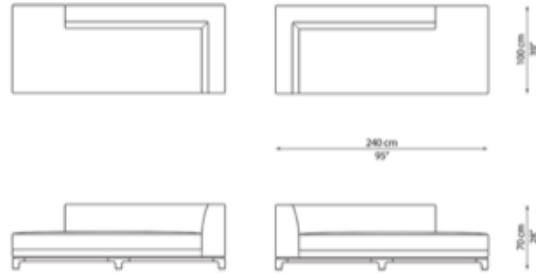

Casa Casati

Cupido Sofa

This product is made to order in Italy.

The Cupido series has a striking structure and a wooden base that is available in a variety of finishes, including brushed oak, glossy lacquer, or English mahogany. Precious materials, exclusive finishes, and original combinations are the ingredients – measured with skill and interpreted with flair – that bring to life the pieces Bosco Fair and Emanuele Genuizzi design for CASA CASATI. Available in a selection of fabrics and leathers, or COM (Customer's Own Material/Leather). To make a fabric selection and place an order, please contact Concierge. Refer to View/Print Spec Sheet for all dimensions.

Details

- Material: Fabric or Leather, Wood Base
- Internal Frame: Beech Wood and marine plywood, webbing.
- Upholstery: Shaped polyurethane, memory foam, polyester cover
- Throw pillows not included.
- Shown in sofa configuration. Sectional configuration is available.
- Not a modular sofa.
- See details page for diagrams for sectional options.
- Available in many fabrics / leathers. Please inquire.
- Base finish customizable. Oak, Mahogany, or Lacquer.
- COM Yardage
- 95": 16.5 yds
- 126": 26.5 yds
- Matching sectional available.
- Designed by Bosco Fair in 2016.
- Hand Made in Milan, Italy.

Cupido Sofa

CUPIDO SOFA 240 - CUPS24
240x100xh70cm | 95x39xh28in

MERIDIEN - CUPM24R / CUPM24L
240x100xh70cm | 95x39xh28in

CUPIDO SOFA 180 - CUPS18
180x86xh70cm | 71x34xh28in

CHAISE LONGUE - CUPCH18R / CUPCH18L
180x86xh70cm | 71x34xh28in

POUF 86 - CUPPO86
86x86xh40cm | 34x34xh16in

POUF 100 - CUPPO10
100x100xh40cm | 39x39xh16in

END 160 - CUPEND16R / CUPEND16L
160x100xh70cm | 63x39xh28in

CUPCOMP1
- CUPEND16L
- CUPEND16R

CUPCOMP2
- CUPEND16L
- CUPPO86
- CUPEND16R