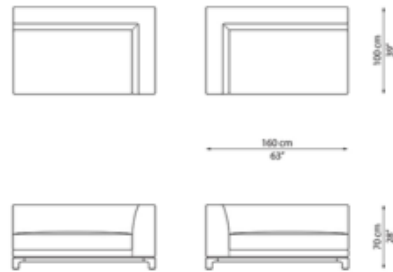

Details

- Material: Fabric or Leather, Wood Base
- Internal Frame: Beech Wood and marine plywood, webbing.
- Upholstery: Shaped polyurethane, memory foam, polyester cover
- Throw pillows not included.
- Shown in sofa configuration. Sectional configuration is available.
- Not a modular sofa.
- See details page for diagrams for sectional options.
- Available in many fabrics / leathers. Please inquire.
- Base finish customizable. Oak, Mahogany, or Lacquer.
- COM Yardage
- 95": 16.5 yds
- 126": 26.5 yds
- Matching sectional available.
- Designed by Bosco Fair in 2016.
- Hand Made in Milan, Italy.

Cupido Sofa

CUPIDO SOFA 240 - CUPS24
240x100xh70cm | 95x39xh28in

MERIDIEN - CUPM24R / CUPM24L
240x100xh70cm | 95x39xh28in

CUPIDO SOFA 180 - CUPS18
180x86xh70cm | 71x34xh28in

CHAISE LONGUE - CUPCH18R / CUPCH18L
180x86xh70cm | 71x34xh28in

POUF 86 - CUPPO86
86x86xh40cm | 34x34xh16in

POUF 100 - CUPPO10
100x100xh40cm | 39x39xh16in

END 160 - CUPEND16R / CUPEND16L
160x100xh70cm | 63x39xh28in

CUPCOMP1
- CUPEND16L
- CUPEND16R

CUPCOMP2
- CUPEND16L
- CUPPO86
- CUPEND16R