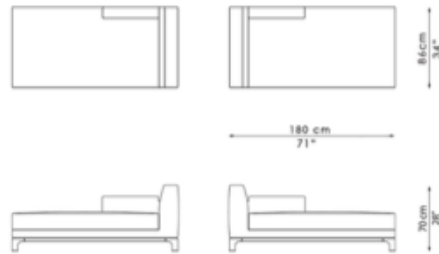

Details

- Material: Fabric or Leather, Wood Base
- Internal Frame: Beech Wood and marine plywood, webbing.
- Upholstery: Shaped polyurethane, memory foam, polyester cover
- Throw pillows not included.
- Shown in sofa configuration. Sectional configuration is available.
- Not a modular sofa.
- See details page for diagrams for sectional options.
- Available in many fabrics / leathers. Please inquire.
- Base finish customizable. Oak, Mahogany, or Lacquer.
- COM Yardage
- 95": 16.5 yds
- 126": 26.5 yds
- Matching sectional available.
- Designed by Bosco Fair in 2016.
- Hand Made in Milan, Italy.

Cupido Sofa

CUPIDO SOFA 240 - CUPS24
240x100xh70cm | 95x39xh28in

MERIDIEN - CUPM24R / CUPM24L
240x100xh70cm | 95x39xh28in

CUPIDO SOFA 180 - CUPS18
180x86xh70cm | 71x34xh28in

CHAISE LONGUE - CUPCH18R / CUPCH18L
180x86xh70cm | 71x34xh28in

POUF 86 - CUPPO86
86x86xh40cm | 34x34xh16in

POUF 100 - CUPPO10
100x100xh40cm | 39x39xh16in

END 160 - CUPEND16R / CUPEND16L
160x100xh70cm | 63x39xh28in

CUPCOMP1
- CUPEND16L
- CUPEND16R

CUPCOMP2
- CUPEND16L
- CUPPO86
- CUPEND16R