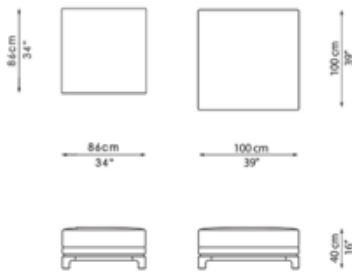

Cupido Sofa

CUPIDO SOFA 240 - CUPS24
240x100xh70cm | 95x39xh28in

MERIDIEN - CUPM24R / CUPM24L
240x100xh70cm | 95x39xh28in

CUPIDO SOFA 180 - CUPS18
180x86xh70cm | 71x34xh28in

CHAISE LONGUE - CUPCH18R / CUPCH18L
180x86xh70cm | 71x34xh28in

POUF 86 - CUPPO86
86x86xh40cm | 34x34xh16in

POUF 100 - CUPPO10
100x100xh40cm | 39x39xh16in

END 160 - CUPEND16R / CUPEND16L
160x100xh70cm | 63x39xh28in

CUPCOMP1
- CUPEND16L
- CUPEND16R

CUPCOMP2
- CUPEND16L
- CUPPO86
- CUPEND16R