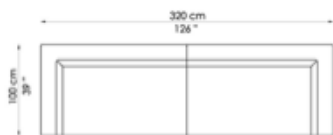

Cupido Sofa

CUPIDO SOFA 240 - CUPS24
240x100xh70cm | 95x39xh28in

MERIDIEN - CUPM24R / CUPM24L
240x100xh70cm | 95x39xh28in

CUPIDO SOFA 180 - CUPS18
180x86xh70cm | 71x34xh28in

CHAISE LONGUE - CUPCH18R / CUPCH18L
180x86xh70cm | 71x34xh28in

POUF 86 - CUPPO86
86x86xh40cm | 34x34xh16in

POUF 100 - CUPPO10
100x100xh40cm | 39x39xh16in

END 160 - CUPEND16R / CUPEND16L
160x100xh70cm | 63x39xh28in

CUPCOMP1
- CUPEND16L
- CUPEND16R

CUPCOMP2
- CUPEND16L
- CUPPO86
- CUPEND16R