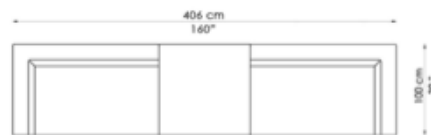

Cupido Sofa

CUPIDO SOFA 240 - CUPS24
240x100xh70cm | 95x39xh28in

MERIDIEN - CUPM24R / CUPM24L
240x100xh70cm | 95x39xh28in

CUPIDO SOFA 180 - CUPS18
180x86xh70cm | 71x34xh28in

CHAISE LONGUE - CUPCH18R / CUPCH18L
180x86xh70cm | 71x34xh28in

POUF 86 - CUPPO86
86x86xh40cm | 34x34xh16in

POUF 100 - CUPPO10
100x100xh40cm | 39x39xh16in

END 160 - CUPEND16R / CUPEND16L
160x100xh70cm | 63x39xh28in

CUPCOMP1
- CUPEND16L
- CUPEND16R

CUPCOMP2
- CUPEND16L
- CUPPO86
- CUPEND16R