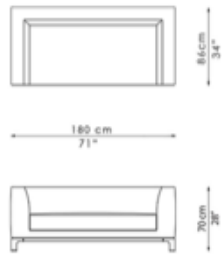

Details

- Material: Fabric or Leather, Wood Base
- Internal Frame: Beech Wood and marine plywood, webbing.
- Upholstery: Shaped polyurethane, memory foam, polyester cover
- Throw pillows not included.
- Shown in sofa configuration. Sectional configuration is available.
- Not a modular sofa.
- See details page for diagrams for sectional options.
- Available in many fabrics / leathers. Please inquire.
- Base finish customizable. Oak, Mahogany, or Lacquer.
- COM Yardage
- 95": 16.5 yds
- 126": 26.5 yds
- Matching sectional available.
- Designed by Bosco Fair in 2016.
- Hand Made in Milan, Italy.

Cupido Sofa

CUPIDO SOFA 240 - CUPS24
240x100xh70cm | 95x39xh28in

MERIDIEN - CUPM24R / CUPM24L
240x100xh70cm | 95x39xh28in

CUPIDO SOFA 180 - CUPS18
180x86xh70cm | 71x34xh28in

CHAISE LONGUE - CUPCH18R / CUPCH18L
180x86xh70cm | 71x34xh28in

POUF 86 - CUPPO86
86x86xh40cm | 34x34xh16in

POUF 100 - CUPPO10
100x100xh40cm | 39x39xh16in

END 160 - CUPEND16R / CUPEND16L
160x100xh70cm | 63x39xh28in

CUPCOMP1
- CUPEND16L
- CUPEND16R

CUPCOMP2
- CUPEND16L
- CUPPO86
- CUPEND16R