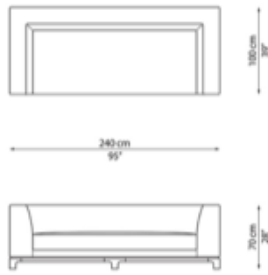

Details

- Material: Fabric or Leather, Wood Base
- Internal Frame: Beech Wood and marine plywood, webbing.
- Upholstery: Shaped polyurethane, memory foam, polyester cover
- Throw pillows not included.
- Shown in sofa configuration. Sectional configuration is available.
- Not a modular sofa.
- See details page for diagrams for sectional options.
- Available in many fabrics / leathers. Please inquire.
- Base finish customizable. Oak, Mahogany, or Lacquer.
- COM Yardage
- 95": 16.5 yds
- 126": 26.5 yds
- Matching sectional available.
- Designed by Bosco Fair in 2016.
- Hand Made in Milan, Italy.

Cupido Sofa

CUPIDO SOFA 240 - CUPS24
240x100xh70cm | 95x39xh28in

MERIDIEN - CUPM24R / CUPM24L
240x100xh70cm | 95x39xh28in

CUPIDO SOFA 180 - CUPS18
180x86xh70cm | 71x34xh28in

CHAISE LONGUE - CUPCH18R / CUPCH18L
180x86xh70cm | 71x34xh28in

POUF 86 - CUPPO86
86x86xh40cm | 34x34xh16in

POUF 100 - CUPPO10
100x100xh40cm | 39x39xh16in

END 160 - CUPEND16R / CUPEND16L
160x100xh70cm | 63x39xh28in

CUPCOMP1
- CUPEND16L
- CUPEND16R

CUPCOMP2
- CUPEND16L
- CUPPO86
- CUPEND16R