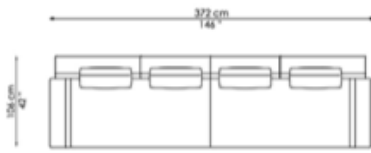

Aquabella Sofa

COMPOSITION 1
- AQEND18L
- AQEND18R
4 x AQCUS8