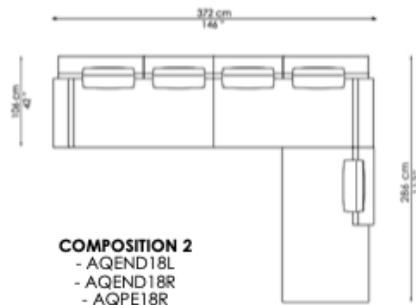

COMPOSITION 2
- AQEND18L
- AQEND18R
- AQPE18R
5 x AQCUS8