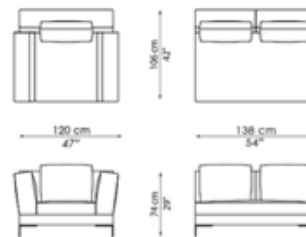

Details

- Material: Fabric or Leather, Metal Legs
- Internal Frame: Beech Wood and marine plywood, webbing.
- Upholstery: Shaped polyurethane, memory foam, polyester cover
- Down Back Cushions
- 3 Back Cushions Included (optional)
- Shown in sofa configuration. Sectional configuration is available.
- See details page for diagrams for sectional options.
- Available in many fabrics / leathers. Please inquire.
- Piping is optional.
- Leg finish customizable. Brass finish standard
- Matching ottoman available.
- COM Yardage: 16.5
- Designed by Bosco Fair in 2016.
- Hand Made in Milan, Italy.

Aquabella Sofa

AQUABELLA SOFA - AQS25
252x106xh74/80cm | 99x42xh29/32in

END 146 - AQEND14L / AQEND14R
146x106xh74/80cm | 58x42xh29/30in

CHAISE LONGUE - AQCH18L / AQCH18R
186x106xh74/80cm | 73x42xh29/30in

PENISOLA 140 - AQPE14L / AQPE14R
138x106xh74/80cm | 54x42xh29/32in

END 186 - AQEND18L / AQEND18R
186x106xh74/80cm | 73x42xh29/30in

ARMCHAIR - AQARM
120x106xh74/80cm | 47x42xh29/32in

SEAT 140 - AQS14
138x106xh74/80cm | 54x42xh29/30in

PENISOLA 180 - AQPE18L / AQPE18R
180x106xh74/80cm | 71x42xh29/32in

POUF 140 - AQPO14
138x100xh40/46cm | 54x39xh16/18in

POUF 100 - AQPO10
100x100xh40/46cm | 39x39xh16/18in

POUF 80 - AQPO80
80x100xh40/46cm | 30x39xh16/18in