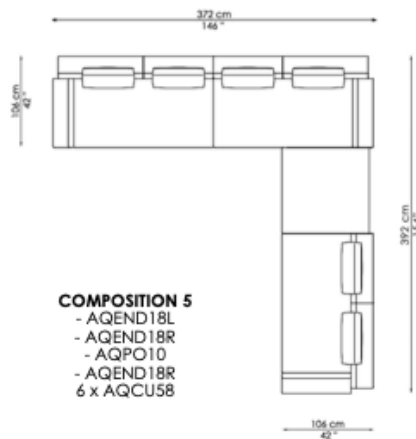

PENISOLA 140 - AQPE14L / AQPE14R
138x106xh74/80cm | 54x42xh29/32in

END 186 - AQEND18L / AQEND18R
186x106xh74/80cm | 73x42xh29/30in

ARMCHAIR - AQARM
120x106xh74/80cm | 47x42xh29/32in

SEAT 140 - AQS14
138x106xh74/80cm | 54x42xh29/30in

PENISOLA 180 - AQPE18L / AQPE18R
180x106xh74/80cm | 71x42xh29/32in

POUF 140 - AQPO14
138x100xh40/46cm | 54x39xh16/18in

POUF 100 - AQPO10
100x100xh40/46cm | 39x39xh16/18in

POUF 80 - AQPO80
80x100xh40/46cm | 30x39xh16/18in

Aquabella Sofa

COMPOSITION 1
- AQEND18L
- AQEND18R
4 x AQCUS8

COMPOSITION 2
- AQEND18L
- AQEND18R
- AQPE18R
5 x AQCUS8

COMPOSITION 3
- AQEND18L
2 x AQEND18R
6 x AQCUS8

COMPOSITION 4
- AQEND18L
- AQEND18R
- AQST14
- AQPE14R
7 x AQCUS8