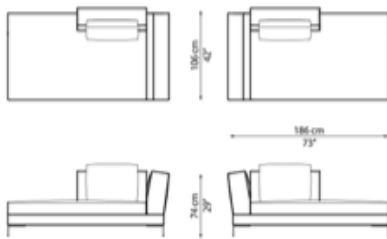

Details

- Material: Fabric or Leather, Metal Legs
- Internal Frame: Beech Wood and marine plywood, webbing.
- Upholstery: Shaped polyurethane, memory foam, polyester cover
- Down Back Cushions
- 3 Back Cushions Included (optional)
- Shown in sofa configuration. Sectional configuration is available.
- See details page for diagrams for sectional options.
- Available in many fabrics / leathers. Please inquire.
- Piping is optional.
- Leg finish customizable. Brass finish standard
- Matching ottoman available.
- COM Yardage: 16.5
- Designed by Bosco Fair in 2016.
- Hand Made in Milan, Italy.

Aquabella Sofa

AQUABELLA SOFA - AQS25
252x106xh74/80cm | 99x42xh29/32in

END 146 - AQEND14L / AQEND14R
146x106xh74/80cm | 58x42xh29/30in

CHAISE LONGUE - AQCH18L / AQCH18R
186x106xh74/80cm | 73x42xh29/30in

PENISOLA 140 - AQPE14L / AQPE14R
138x106xh74/80cm | 54x42xh29/32in

END 186 - AQEND18L / AQEND18R
186x106xh74/80cm | 73x42xh29/30in

ARMCHAIR - AQARM
120x106xh74/80cm | 47x42xh29/32in

SEAT 140 - AQS14
138x106xh74/80cm | 54x42xh29/30in

PENISOLA 180 - AQPE18L / AQPE18R
180x106xh74/80cm | 71x42xh29/32in

POUF 140 - AQPO14
138x100xh40/46cm | 54x39xh16/18in

POUF 100 - AQPO10
100x100xh40/46cm | 39x39xh16/18in

POUF 80 - AQPO80
80x100xh40/46cm | 30x39xh16/18in