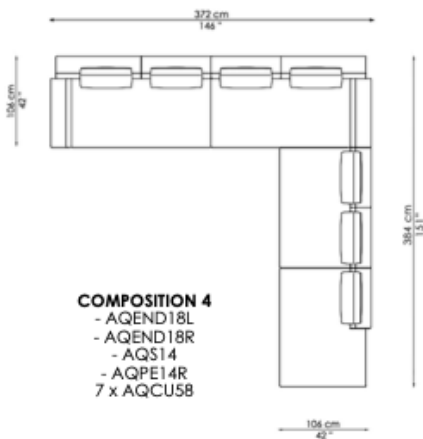

PENISOLA 140 - AQPE14L / AQPE14R
138x106xh74/80cm | 54x42xh29/32in

END 186 - AQEND18L / AQEND18R
186x106xh74/80cm | 73x42xh29/30in

ARMCHAIR - AQARM
120x106xh74/80cm | 47x42xh29/32in

SEAT 140 - AQS14
138x106xh74/80cm | 54x42xh29/30in

PENISOLA 180 - AQPE18L / AQPE18R
180x106xh74/80cm | 71x42xh29/32in

POUF 140 - AQPO14
138x100xh40/46cm | 54x39xh16/18in

POUF 100 - AQPO10
100x100xh40/46cm | 39x39xh16/18in

POUF 80 - AQPO80
80x100xh40/46cm | 30x39xh16/18in

Aquabella Sofa

COMPOSITION 1
- AQEND18L
- AQEND18R
4 x AQCUS8

COMPOSITION 2
- AQEND18L
- AQEND18R
- AQPE18R
5 x AQCUS8

COMPOSITION 3
- AQEND18L
2 x AQEND18R
6 x AQCUS8

COMPOSITION 4
- AQEND18L
- AQEND18R
- AQST14
- AQPE14R
7 x AQCUS8