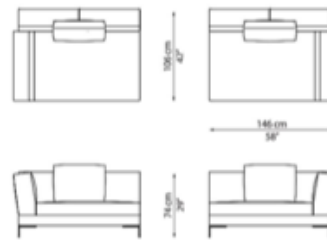

Details

- Material: Fabric or Leather, Metal Legs
- Internal Frame: Beech Wood and marine plywood, webbing.
- Upholstery: Shaped polyurethane, memory foam, polyester cover
- Down Back Cushions
- 3 Back Cushions Included (optional)
- Shown in sofa configuration. Sectional configuration is available.
- See details page for diagrams for sectional options.
- Available in many fabrics / leathers. Please inquire.
- Piping is optional.
- Leg finish customizable. Brass finish standard
- Matching ottoman available.
- COM Yardage: 16.5
- Designed by Bosco Fair in 2016.
- Hand Made in Milan, Italy.

Aquabella Sofa

AQUABELLA SOFA - AQS25
252x106xh74/80cm | 99x42xh29/32in

END 146 - AQEND14L / AQEND14R
146x106xh74/80cm | 58x42xh29/30in

CHAISE LONGUE - AQCH18L / AQCH18R
186x106xh74/80cm | 73x42xh29/30in

PENISOLA 140 - AQPE14L / AQPE14R
138x106xh74/80cm | 54x42xh29/32in

END 186 - AQEND18L / AQEND18R
186x106xh74/80cm | 73x42xh29/30in

ARMCHAIR - AQARM
120x106xh74/80cm | 47x42xh29/32in

SEAT 140 - AQS14
138x106xh74/80cm | 54x42xh29/30in

PENISOLA 180 - AQPE18L / AQPE18R
180x106xh74/80cm | 71x42xh29/32in

POUF 140 - AQPO14
138x100xh40/46cm | 54x39xh16/18in

POUF 100 - AQPO10
100x100xh40/46cm | 39x39xh16/18in

POUF 80 - AQPO80
80x100xh40/46cm | 30x39xh16/18in