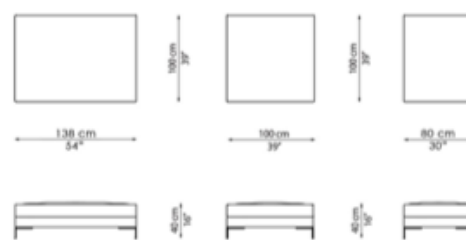

Aquabella Sofa

AQUABELLA SOFA - AQS25
252x106xh74/80cm | 99x42xh29/32in

END 146 - AQEND14L / AQEND14R
146x106xh74/80cm | 58x42xh29/30in

CHAISE LONGUE - AQCH18L / AQCH18R
186x106xh74/80cm | 73x42xh29/30in

PENISOLA 140 - AQPE14L / AQPE14R
138x106xh74/80cm | 54x42xh29/32in

END 186 - AQEND18L / AQEND18R
186x106xh74/80cm | 73x42xh29/30in

ARMCHAIR - AQARM
120x106xh74/80cm | 47x42xh29/32in

SEAT 140 - AQS14
138x106xh74/80cm | 54x42xh29/30in

PENISOLA 180 - AQPE18L / AQPE18R
180x106xh74/80cm | 71x42xh29/32in

POUF 140 - AQPO14
138x100xh40/46cm | 54x39xh16/18in

POUF 100 - AQPO10
100x100xh40/46cm | 39x39xh16/18in

POUF 80 - AQPO80
80x100xh40/46cm | 30x39xh16/18in