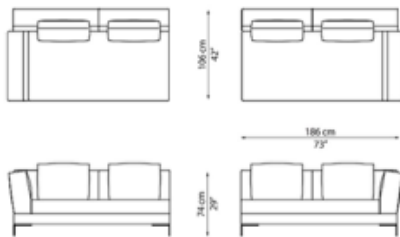

Details

- Material: Fabric or Leather, Metal Legs
- Internal Frame: Beech Wood and marine plywood, webbing.
- Upholstery: Shaped polyurethane, memory foam, polyester cover
- Down Back Cushions
- 3 Back Cushions Included (optional)
- Shown in sofa configuration. Sectional configuration is available.
- See details page for diagrams for sectional options.
- Available in many fabrics / leathers. Please inquire.
- Piping is optional.
- Leg finish customizable. Brass finish standard
- Matching ottoman available.
- COM Yardage: 16.5
- Designed by Bosco Fair in 2016.
- Hand Made in Milan, Italy.

Aquabella Sofa

AQUABELLA SOFA - AQS25
252x106xh74/80cm | 99x42xh29/32in

END 146 - AQEND14L / AQEND14R
146x106xh74/80cm | 58x42xh29/30in

CHAISE LONGUE - AQCH18L / AQCH18R
186x106xh74/80cm | 73x42xh29/30in

PENISOLA 140 - AQPE14L / AQPE14R
138x106xh74/80cm | 54x42xh29/32in

END 186 - AQEND18L / AQEND18R
186x106xh74/80cm | 73x42xh29/30in

ARMCHAIR - AQARM
120x106xh74/80cm | 47x42xh29/32in

SEAT 140 - AQS14
138x106xh74/80cm | 54x42xh29/30in

PENISOLA 180 - AQPE18L / AQPE18R
180x106xh74/80cm | 71x42xh29/32in

POUF 140 - AQPO14
138x100xh40/46cm | 54x39xh16/18in

POUF 100 - AQPO10
100x100xh40/46cm | 39x39xh16/18in

POUF 80 - AQPO80
80x100xh40/46cm | 30x39xh16/18in