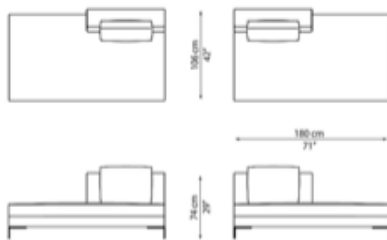

Aquabella Sofa

AQUABELLA SOFA - AQS25
252x106xh74/80cm | 99x42xh29/32in

END 146 - AQEND14L / AQEND14R
146x106xh74/80cm | 58x42xh29/30in

CHAISE LONGUE - AQCH18L / AQCH18R
186x106xh74/80cm | 73x42xh29/30in

PENISOLA 140 - AQPE14L / AQPE14R
138x106xh74/80cm | 54x42xh29/32in

END 186 - AQEND18L / AQEND18R
186x106xh74/80cm | 73x42xh29/30in

ARMCHAIR - AQARM
120x106xh74/80cm | 47x42xh29/32in

SEAT 140 - AQS14
138x106xh74/80cm | 54x42xh29/30in

PENISOLA 180 - AQPE18L / AQPE18R
180x106xh74/80cm | 71x42xh29/32in

POUF 140 - AQPO14
138x100xh40/46cm | 54x39xh16/18in

POUF 100 - AQPO10
100x100xh40/46cm | 39x39xh16/18in

POUF 80 - AQPO80
80x100xh40/46cm | 30x39xh16/18in