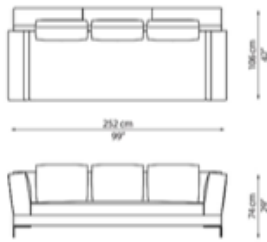

Details

- Material: Fabric or Leather, Metal Legs
- Internal Frame: Beech Wood and marine plywood, webbing.
- Upholstery: Shaped polyurethane, memory foam, polyester cover
- Down Back Cushions
- 3 Back Cushions Included (optional)
- Shown in sofa configuration. Sectional configuration is available.
- See details page for diagrams for sectional options.
- Available in many fabrics / leathers. Please inquire.
- Piping is optional.
- Leg finish customizable. Brass finish standard
- Matching ottoman available.
- COM Yardage: 16.5
- Designed by Bosco Fair in 2016.
- Hand Made in Milan, Italy.

Aquabella Sofa

AQUABELLA SOFA - AQS25
252x106xh74/80cm | 99x42xh29/32in

END 146 - AQEND14L / AQEND14R
146x106xh74/80cm | 58x42xh29/30in

CHAISE LONGUE - AQCH18L / AQCH18R
186x106xh74/80cm | 73x42xh29/30in

PENISOLA 140 - AQPE14L / AQPE14R
138x106xh74/80cm | 54x42xh29/32in

END 186 - AQEND18L / AQEND18R
186x106xh74/80cm | 73x42xh29/30in

ARMCHAIR - AQARM
120x106xh74/80cm | 47x42xh29/32in

SEAT 140 - AQS14
138x106xh74/80cm | 54x42xh29/30in

PENISOLA 180 - AQPE18L / AQPE18R
180x106xh74/80cm | 71x42xh29/32in

POUF 140 - AQPO14
138x100xh40/46cm | 54x39xh16/18in

POUF 100 - AQPO10
100x100xh40/46cm | 39x39xh16/18in

POUF 80 - AQPO80
80x100xh40/46cm | 30x39xh16/18in