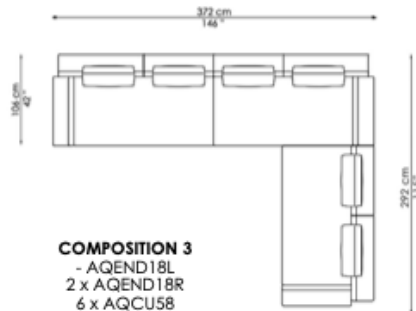

COMPOSITION 3
- AQEND18L
2 x AQEND18R
6 x AQCUS8