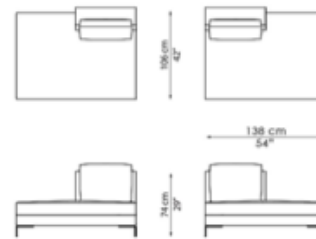

Aquabella Sofa

AQUABELLA SOFA - AQS25
252x106xh74/80cm | 99x42xh29/32in

END 146 - AQEND14L / AQEND14R
146x106xh74/80cm | 58x42xh29/30in

CHAISE LONGUE - AQCH18L / AQCH18R
186x106xh74/80cm | 73x42xh29/30in

PENISOLA 140 - AQPE14L / AQPE14R
138x106xh74/80cm | 54x42xh29/32in

END 186 - AQEND18L / AQEND18R
186x106xh74/80cm | 73x42xh29/30in

ARMCHAIR - AQARM
120x106xh74/80cm | 47x42xh29/32in

SEAT 140 - AQS14
138x106xh74/80cm | 54x42xh29/30in

PENISOLA 180 - AQPE18L / AQPE18R
180x106xh74/80cm | 71x42xh29/32in

POUF 140 - AQPO14
138x100xh40/46cm | 54x39xh16/18in

POUF 100 - AQPO10
100x100xh40/46cm | 39x39xh16/18in

POUF 80 - AQPO80
80x100xh40/46cm | 30x39xh16/18in