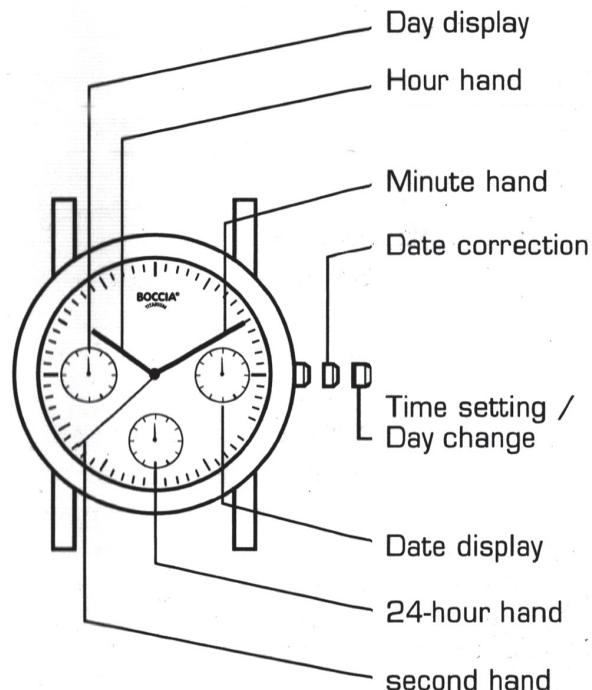

ANALOG QUARTZ CAL. VX3J

Features: Multi-display-watch
with day, date and
24-hour-display

Battery life: Approx. 3 years

Battery replacement: As the battery in your watch is a monitor battery inserted at the factory, its actual life once in your possession may be less than the specified period. If the battery runs down, be sure to remove it as soon as possible. Do not leave the old battery inside the watch.

Battery type: SR 916 W

Accuracy: +/- 20 sec./month
(worn under normal
circumstance)

FUNCTION

The 24-hour hand moves correspondingly with the hour hand and cannot be adjusted separately.