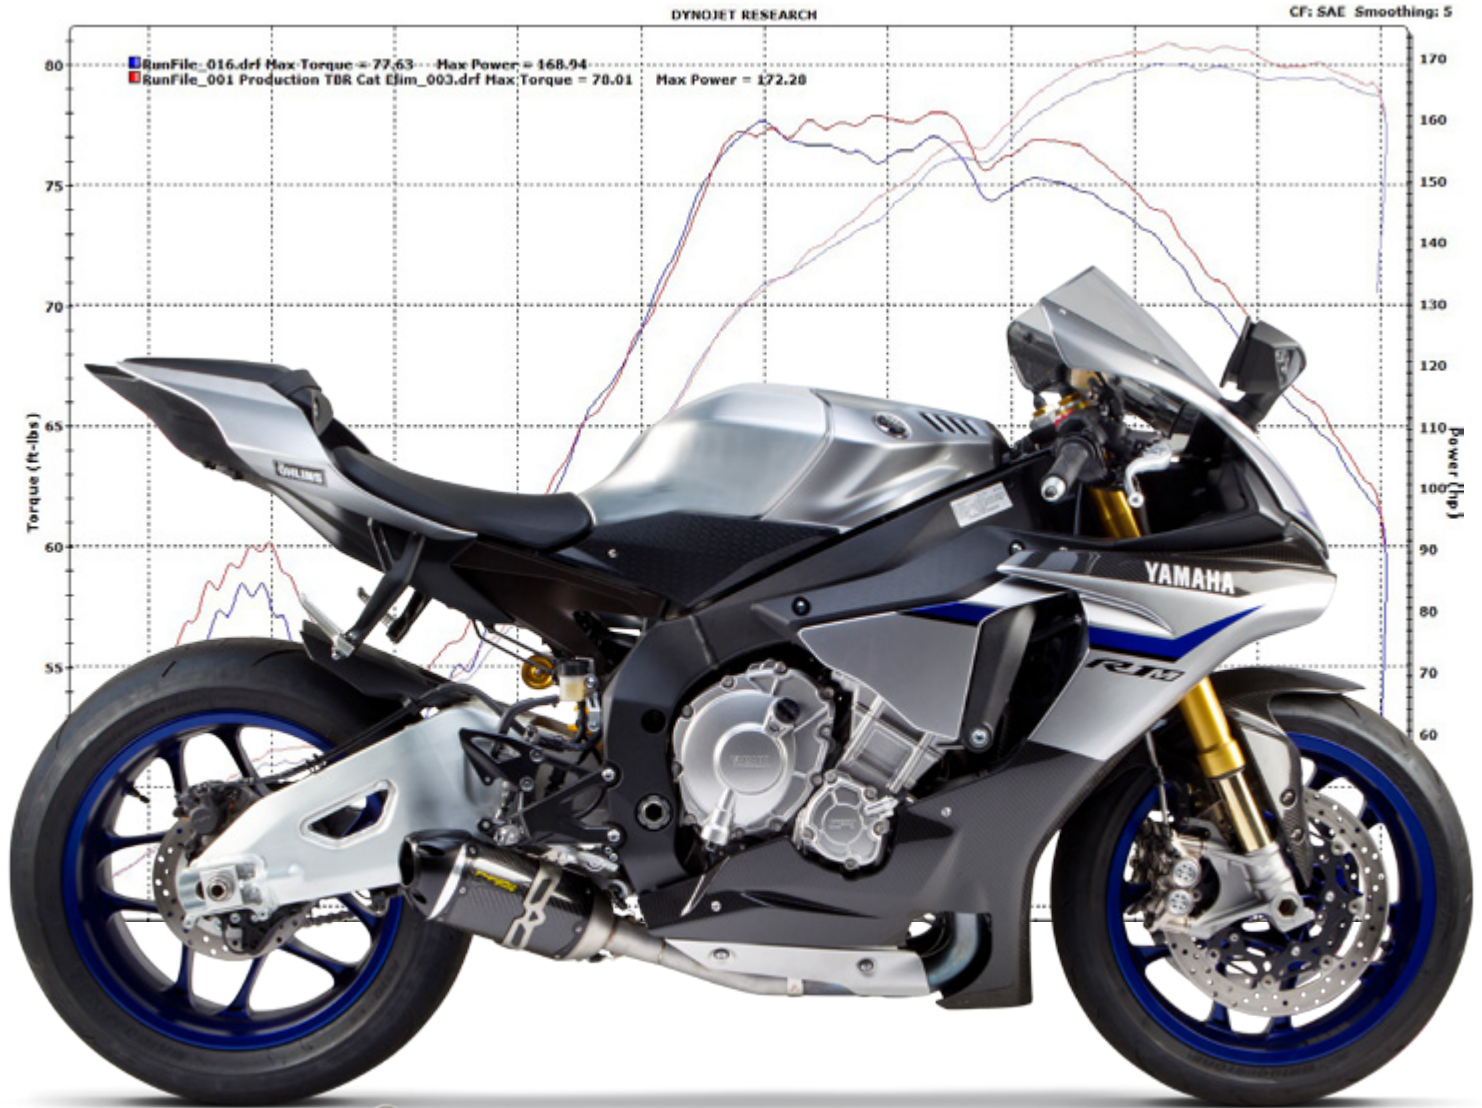

**2015 YAMAHA R1
SLIP-ON CAT-ELIM EXHAUST**

PERFORMANCE SPECS:
MAX POWER GAIN +4.11 HP
MAX TORQUE +2.37 FT-LBS
WEIGHT DROPPED -13 LBS

Part #	Description	MSRP
005-4260405-S1	S1R Slip-on Cat Eliminator Exhaust - Carbon Fiber Canister	\$699.98

CALL US FOR MORE INFO: 800-211-2767 OR VISIT: WWW.TWOBROS.COM

Two Brothers Racing was founded in 1985 has grown from a factory-backed AMA Superbike team to a world leader in the manufacture and sales of exhaust systems and other high-performance accessories for all types of motorcycles and ATVs.