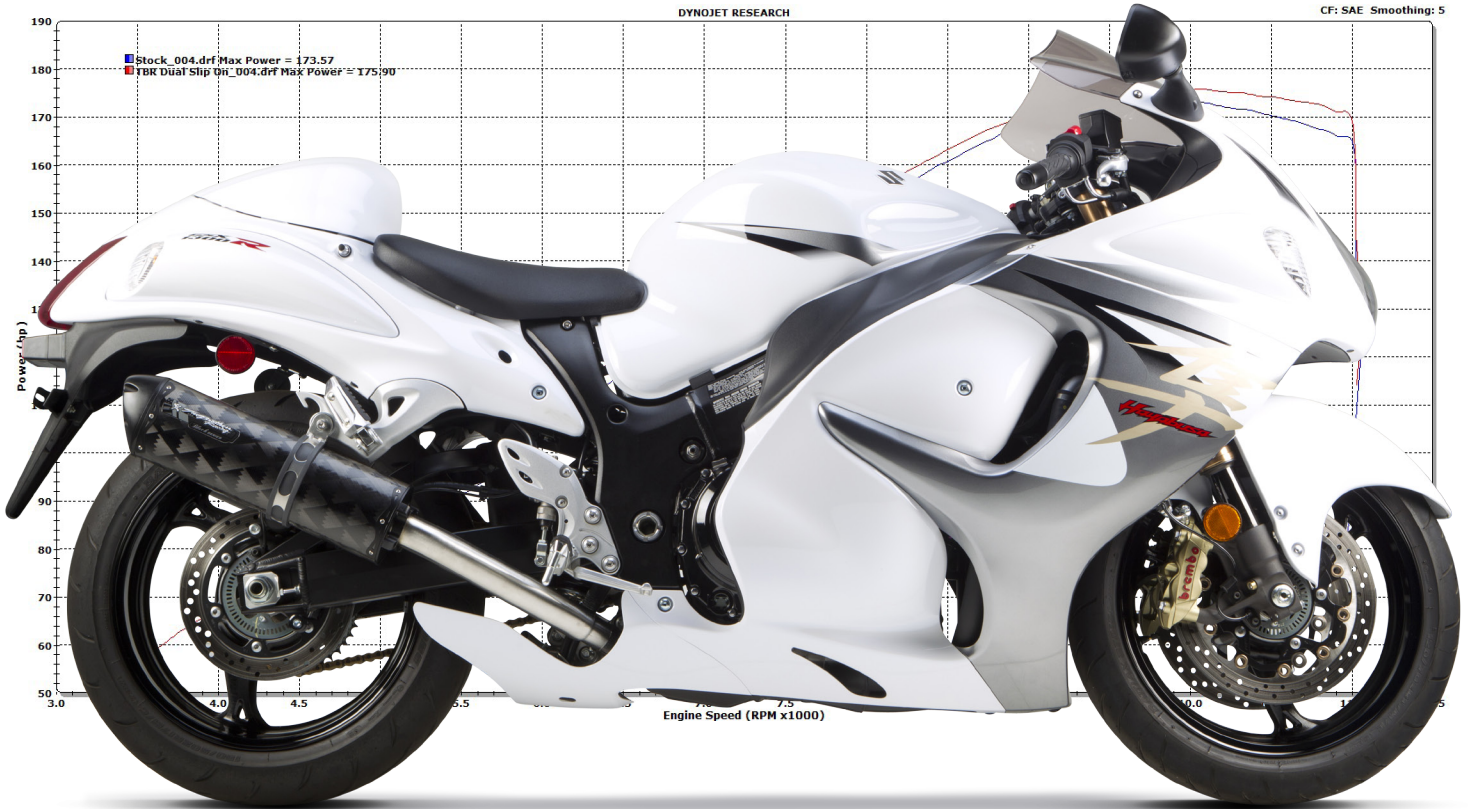

**2008-14 SUZUKI HAYABUSA
DUAL SLIP-ON RACE EXHAUST SYSTEM**

MAX POWER GAIN +2.33 HP

| Part # | Description | MSRP |
|-----------------|--|-----------|
| 005-1930407DM-B | Black Series Dual Slip-On System - Carbon Fiber Canister | \$1009.98 |
| 005-1930406DM-B | Black Series Dual Slip-On System - Aluminum Canister | \$769.98 |
| 005-1930408DM-B | Black Series Dual Slip-On System - Titanium Canister | \$1009.98 |