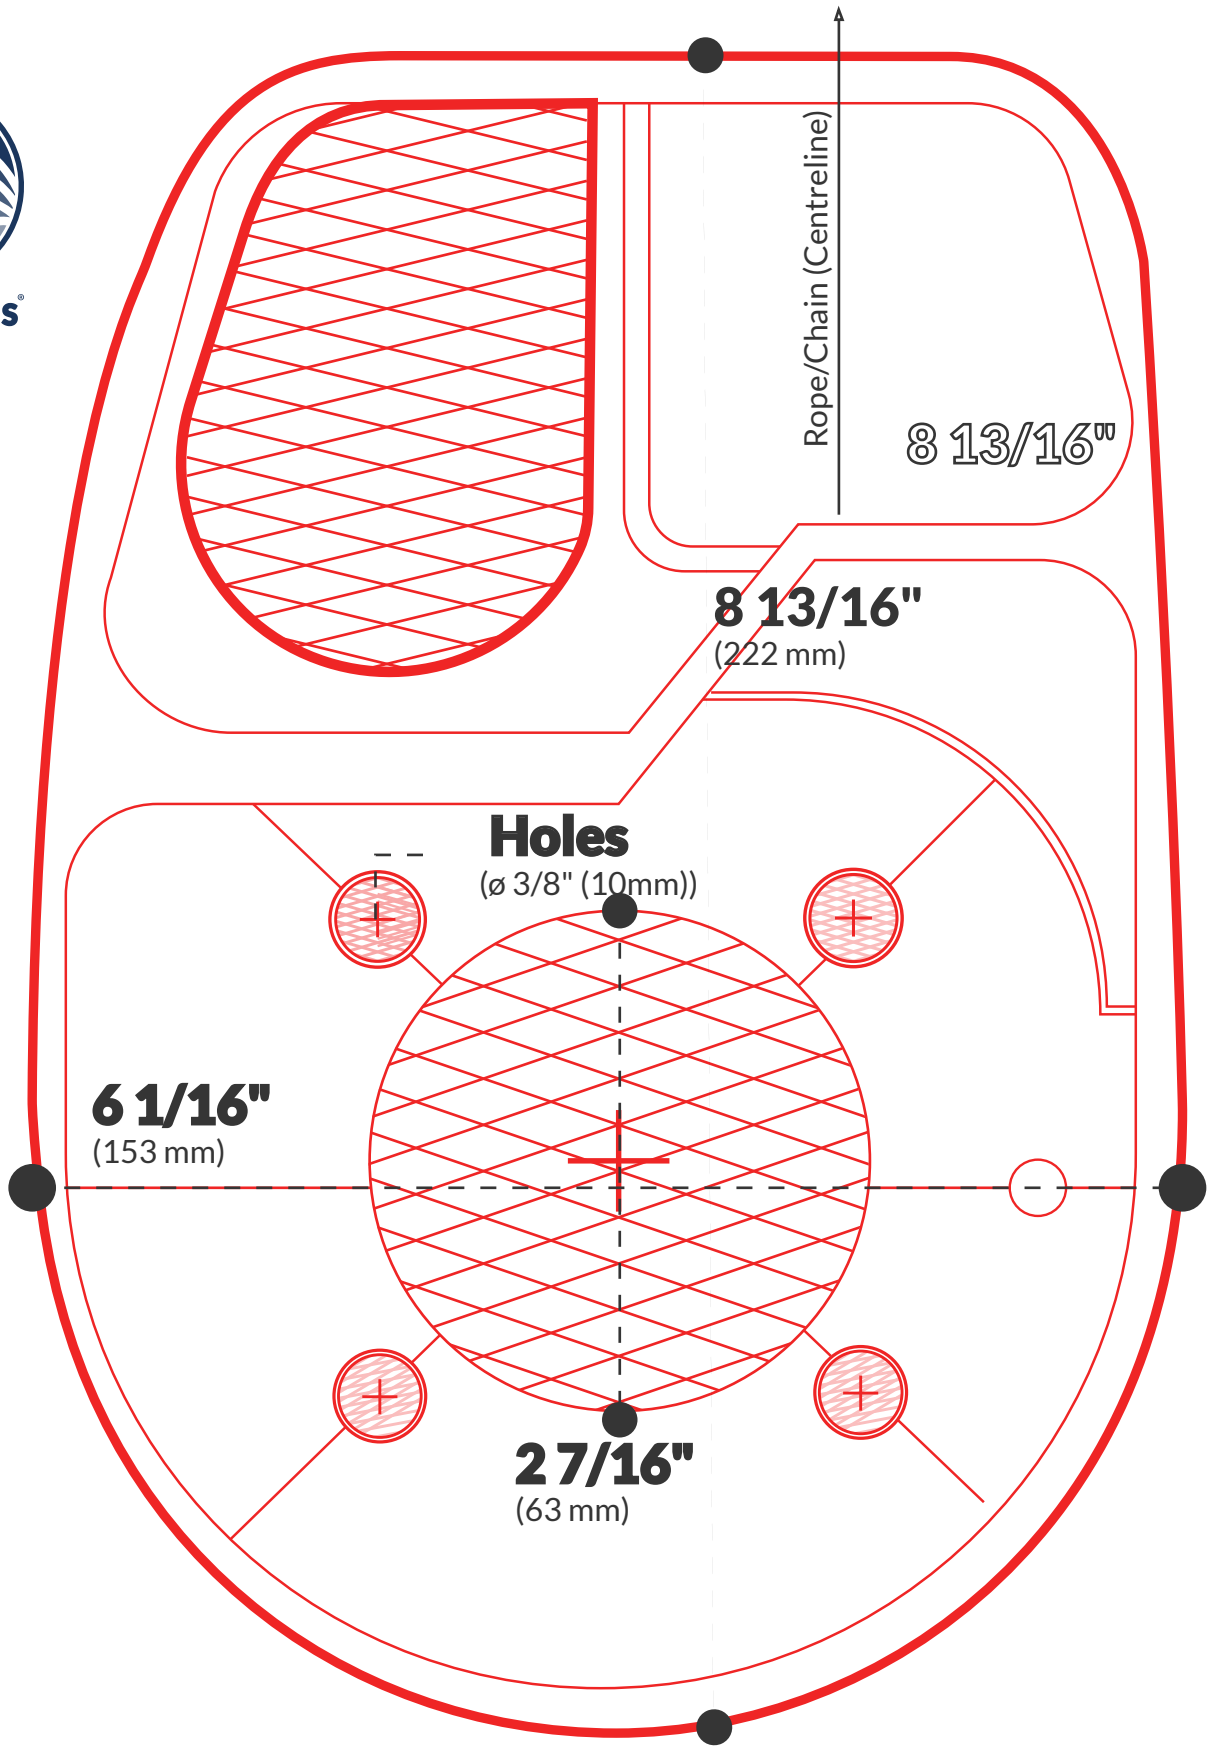

FIVE OCEANS®

Pacific Series

Mounting Template Windlass 1000 | Model: FO - 3288

five-oceans.com

Print