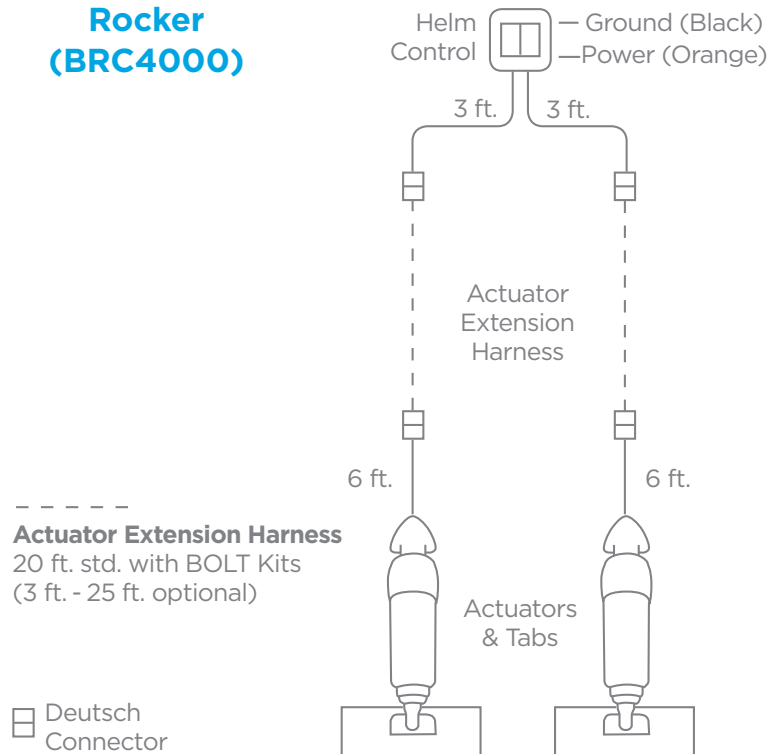

BOLT

Electric Trim Tab System Common Wiring Diagrams

Rocker (BRC4000)

BCN6000, BCI8000, or AutoTrim Pro (AP000A1BC)