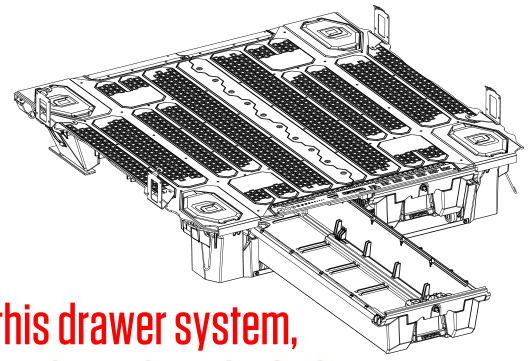

DECKED DF5FORD | FORD F-150

6'6" bed only

IMPORTANT: If installing a CargoGlide on top of this drawer system, DO NOT install the drawer system into your truck yet - SEE INSTRUCTIONS.

DECKED DF5FORD Installation Instructions