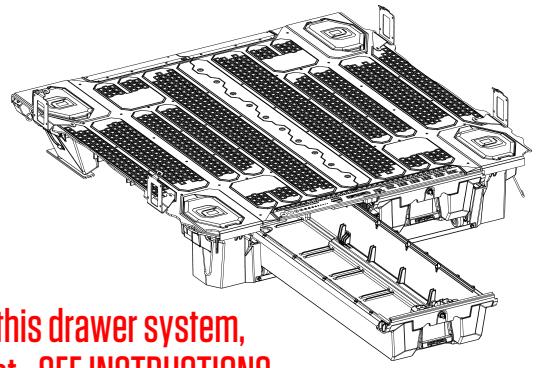

**DECKED DF4FORD | FORD F-150**

5'6" bed only

**IMPORTANT: If installing a CargoGlide on top of this drawer system, DO NOT install the drawer system into your truck yet - SEE INSTRUCTIONS.**

**DECKED DF4FORD Installation Instructions  
DECKED DF4FORD Instructions pour l'installation  
DECKED DF4FORD Instrucciones de instalación**