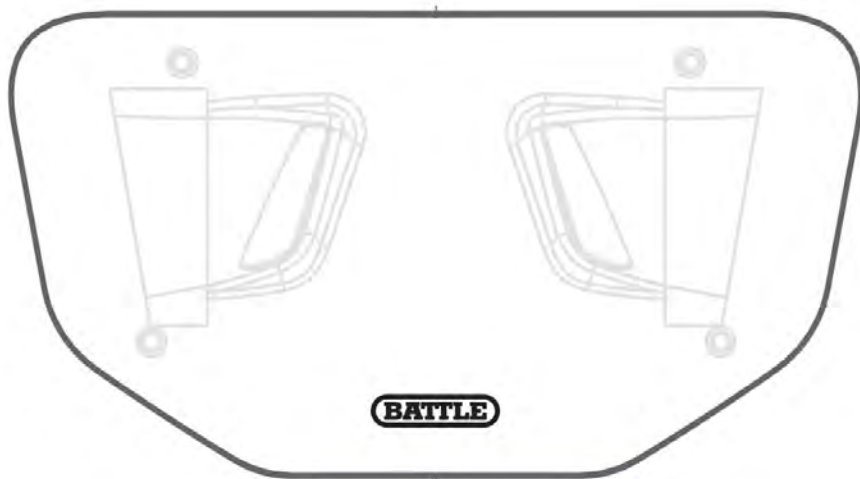

25ACRUT014

24ACRUT002

25ACRUT002

24ACCH1005

MSRP: \$64.99 (ADULT)

25ACCH1005

MSRP: \$54.99 (YOUTH)

**NEW**