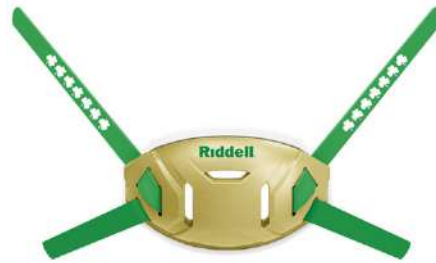

FALL GOLD (#2801) CHIN CUP WITH KELLY GREEN CHIN STRAP

1-color (kelly green Riddell) chin cup logo, 1-color (white shamrock) strap artwork