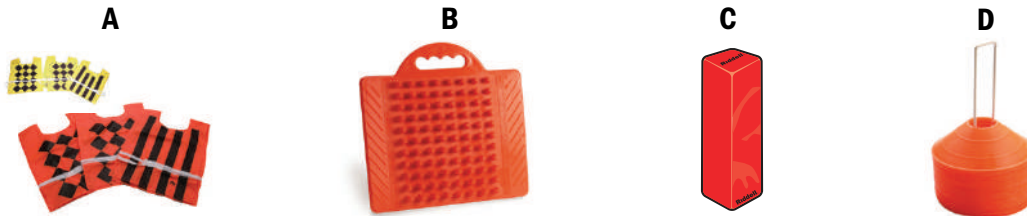

ITEM NAME	DESCRIPTION	COLORS	ITEM	PRICE
A Sideline Official Pinnies	Beveled edges minimize risk of sprains. Solid rubber-like boards won't warp or splinter. Stays in place during drills. T-Board Set Weight: 36lbs, Board Only Weight: 25lbs.	Orange Yellow	LMS-0 LMS	$25.00 $25.00
B Travel Cleat Cleaner	15" x 12" with 88 tough rubber bristles to quickly remove mud and debris away from bottom of shoes.	Orange	TCC	$45.00
C Riddell® Weighted Anchorless Pylon Set	No anchor system required. Stands by itself. Safe foam filler with a weighted shot bottom. Set of four.	Fl. Orange	RWAP	$42.00
D Low Profile Cones	Open top, easily stored, Comes in two sizes, 2 ½" and 4 ½".	Orange	PC3 (2 ½") PC4 (4 ½")	$1.00 $3.00