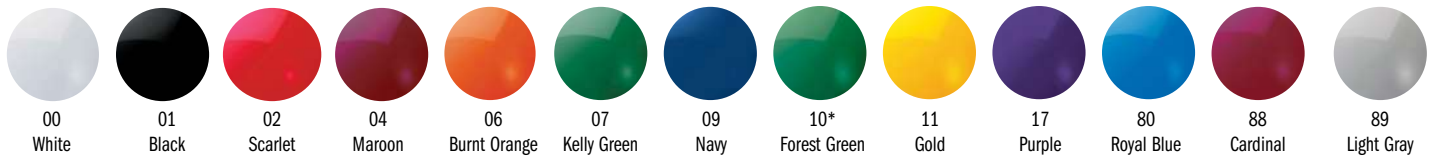

PAINT COLOR OPTIONS

IMPREGNATED HELMET SHELL COLORS