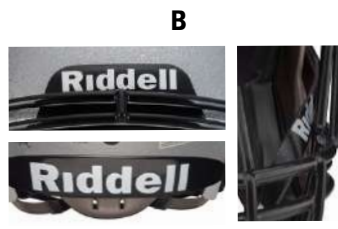

**CONVERT TO BLACK**

Black Front/Rear Bumper/Face Frames  
**\$5.50**

**INFLATABLE CROWN**

**\$12.00**

**YOUTH FACE FRAME OPTIONS**

Three helmet fitting sizes and two color options  
**\$2.50**

**YOUTH S-PAD OPTIONS**