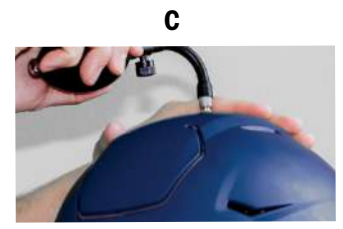

**CONVERT TO BLACK**

Black Front/Rear Bumper/Face Frames  
**\$5.50**

**INFLATABLE CROWN**

**\$12.00**

**YOUTH FACE FRAME OPTIONS**

Three helmet fitting sizes and two color options  
**\$2.50**

**YOUTH S-PAD OPTIONS**