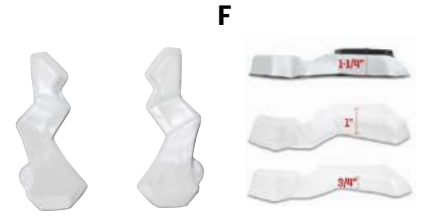

VARSITY FACE FRAME OPTIONS

Three helmet fitting sizes and two color options
$2.50