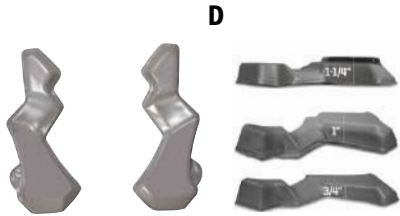

**CONVERT TO BLACK**

Black Front/Rear Bumper/Face Frames  
**\$5.50**

**INFLATABLE CROWN**

**\$12.00**

**YOUTH FACE FRAME OPTIONS**

Three helmet fitting sizes and two color options  
**\$2.50**

**YOUTH S-PAD OPTIONS**