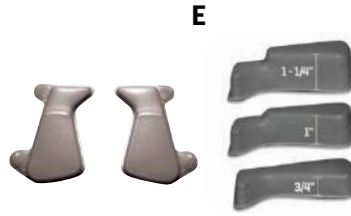

**CONVERT TO BLACK**

Black Front/Rear Bumper/Face Frames  
**\$5.50**

**INFLATABLE CROWN**

**\$12.00**

**YOUTH FACE FRAME OPTIONS**

Three helmet fitting sizes and two color options  
**\$2.50**

**YOUTH S-PAD OPTIONS**