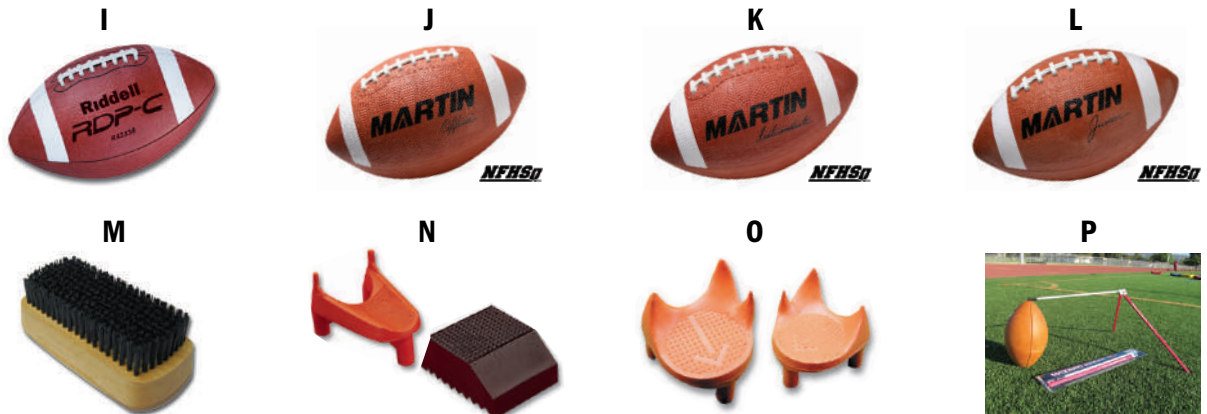

ITEM NAME	DESCRIPTION	LEVEL	ITEM	PRICE
I RDP-C Pee-Wee Composite Football	Pee-Wee size and weight (Ages 10 & under), Pebbled composite leather with channeled laces for improved grip, includes half stripe.	Pee-Wee	R42338	$32.00
J Official Rubber Football	Official size and weight, Inflated rubber construction, Channeled laces for improved grip, NFHS certified.	Adult	R42303	$18.50
K Intermediate Rubber Football	Inflated rubber construction, Channeled laces for improved grip, NFHS certified.	Intermediate	R42305	$13.50
L Junior Rubber Football	Youth size and weight (Ages 14 & under), Premium grain leather and pebbled construction, Channeled laces for improved grip, NFHS certified.	Youth	R42304	$13.50
M Football Brush	Use to enhance tack and clean footballs.		R42300	$9.25
N Placement Tees	2" Kickoff Tee (Orange). 2" Extra Point Tee (Black).		R42341 R42340	$8.25 $8.25
O Kickoff Tees	2" Kickoff Tee for Right-Footed Kicker Soccer Style. 2" Kickoff Tee for Left-Footed Kicker Soccer Style.		R27543 R27544	$8.25 $8.25
P Wizard Kicking Stix®	The Wizard football kicking holder was designed by Wizard Kicking and many top college and pro kickers. Easy quick fold-up design, small and portable.		WZ-8	$50.00

WARNING: Football is a dangerous sport which may result in serious injuries or even death. Although our equipment is designed to help reduce the risk of such injuries, there is no guarantee that any injury will be prevented by the use of this equipment.