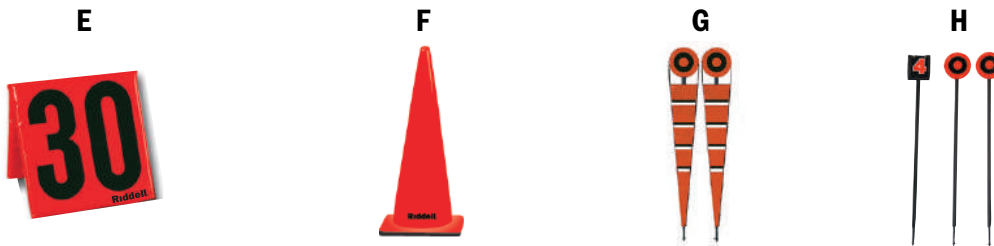

ITEM NAME	DESCRIPTION	COLORS	ITEM	PRICE
E Riddell® Crushable Sideline Marker Set	Hook-and-loop fastens for standing position. Numbered on both sides. Weighted for stability. 11-piece set (two each - 40, 30, 20, 10, G, and one each 50). Canadian Football Sideline Marker Set - Two Piece Set ("C" & "50"). Flag Football Yard Marker Set - Five Piece Set (two each - 20 and G, and one each 40).	Orange	RCSLM RCCSLM FBWSW	$238.00 $55.00 $560.00
F Riddell® Cones	Weighted bases for stability, more flexible than early model traffic cones, compact stacking saves space. Comes in 6", 12", 18".	Orange Orange Orange	RRCONE06 (6") RRCONE12 (12") RRCONE18 (18")	$8.25 $9.25 $13.75
G Chain Set	2-color horizontal chain set. 7' 5" with padded bullseye. Black foam on poles with padded pro banners.	Orange	CS03-H0	$155.00
H Riddell® Flip Down Marker with Recreational Chain	Econo padded flip down indicator with easy flip color numbers with grommet rings on safety padded top and 2-piece black padded aircraft aluminum poles. Econo chain set is 7' tall with 12" x 2" padded bullseye and chain swivel. Two options - Flip Down Marker with Chain Set (RFDMRC) and Flip Down Marker w/ Pole Only (RFDMHP) Not recommended for high school.	Orange	RFDMRC RFDMHP	$193.00 $90.00

NOTE: Heavy items; additional freight charges will apply for blocking shield, blocking dummy and sled replacement pads.

WARNING: Football is a dangerous sport which may result in serious injuries or even death. Although our equipment is designed to help reduce the risk of such injuries, there is no guarantee that any injury will be prevented by the use of this equipment.