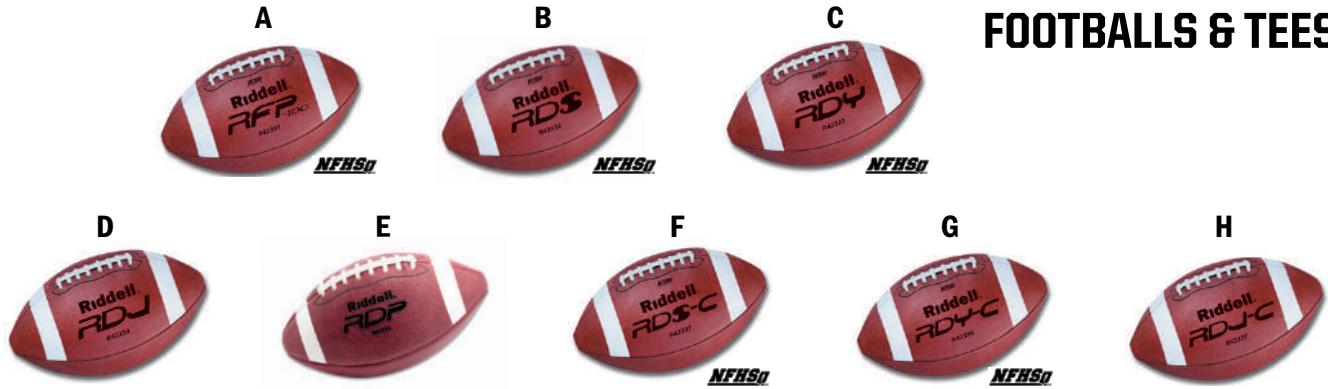

FOOTBALLS & TEES

ITEM NAME	DESCRIPTION	LEVEL	ITEM	PRICE
A RFP-100 Official Leather Football	Official size and weight, Horween leather and pebbled construction, Channeled laces for improved grip, NFHS certified.	Collegiate	R42331	$60.00
B RDS Official Leather Football	Official size and weight, Horween leather and pebbled construction for superior feel, Channeled laces for improved grip, NFHS certified.	High School	R42332	$58.00
C RDY Youth Leather Football	Youth size and weight (Ages 14 & under), Premium grain leather and pebbled construction, Channeled laces for improved grip, NFHS certified.	Youth	R42333	$45.00
D RDJ Junior Leather Football	Junior size and weight (Ages 9-12), Premium grain leather and pebbled construction, Channeled laces for improved grip.	Junior	R42334	$47.00
E RDP Pee-Wee Leather Football	Pee-Wee size and weight.	Pee Wee	R42335	$42.00
F RDS-C Official Composite Football	Official size and weight, Pebbled composite leather with channeled laces for improved grip, Lockstitch panels and dual-sided lace reinforcement, Includes half stripe, NFHS certified.	High School	R42339	$39.00
G RDY-C Youth Composite Football	Youth size and weight (Ages 14 & under), Pebbled composite leather with channeled laces for improved grip, Includes half stripe, NFHS certified.	Youth	R42336	$34.00
H RDJ-C Youth Composite Football	Junior size and weight (Ages 9-12), Pebbled composite leather with channeled laces for improved grip, Includes half stripe.	Youth	R42337	$32.00