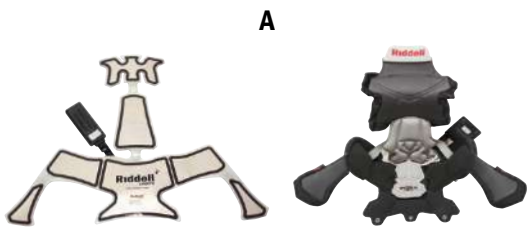

INSITE UPGRADE

Alert monitor sold separately. See page 12-21.
$205.00 (white) / **$210.00** (black)