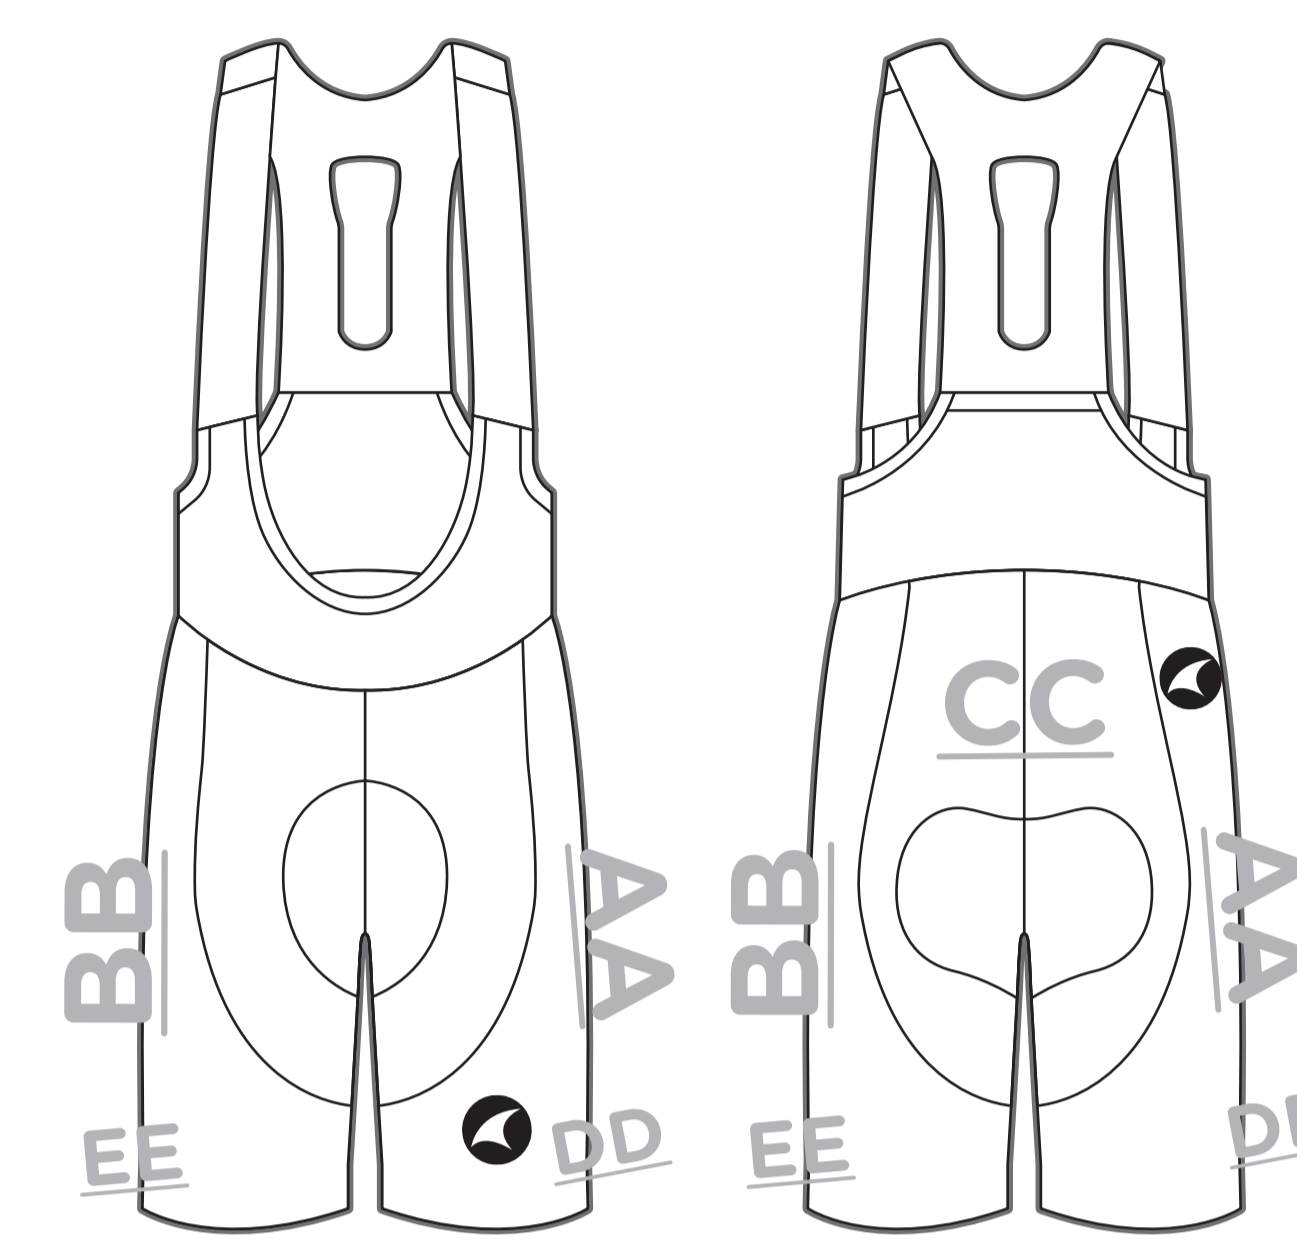

Left Leg

Right Leg

Mocks for reference only

The logo can't cross the center seam

logo reads with the arrow

logo reads with the arrow

Place logo here to show on front of leg → logo reads with the arrow → Place logo here to show on Back of leg

Printable Leg Band

Place logo here to show on Back of leg → logo reads with the arrow → Place logo here to show on front of leg

Printable Leg Band

W. Flyte Bib Short - FP — 222305

Size M