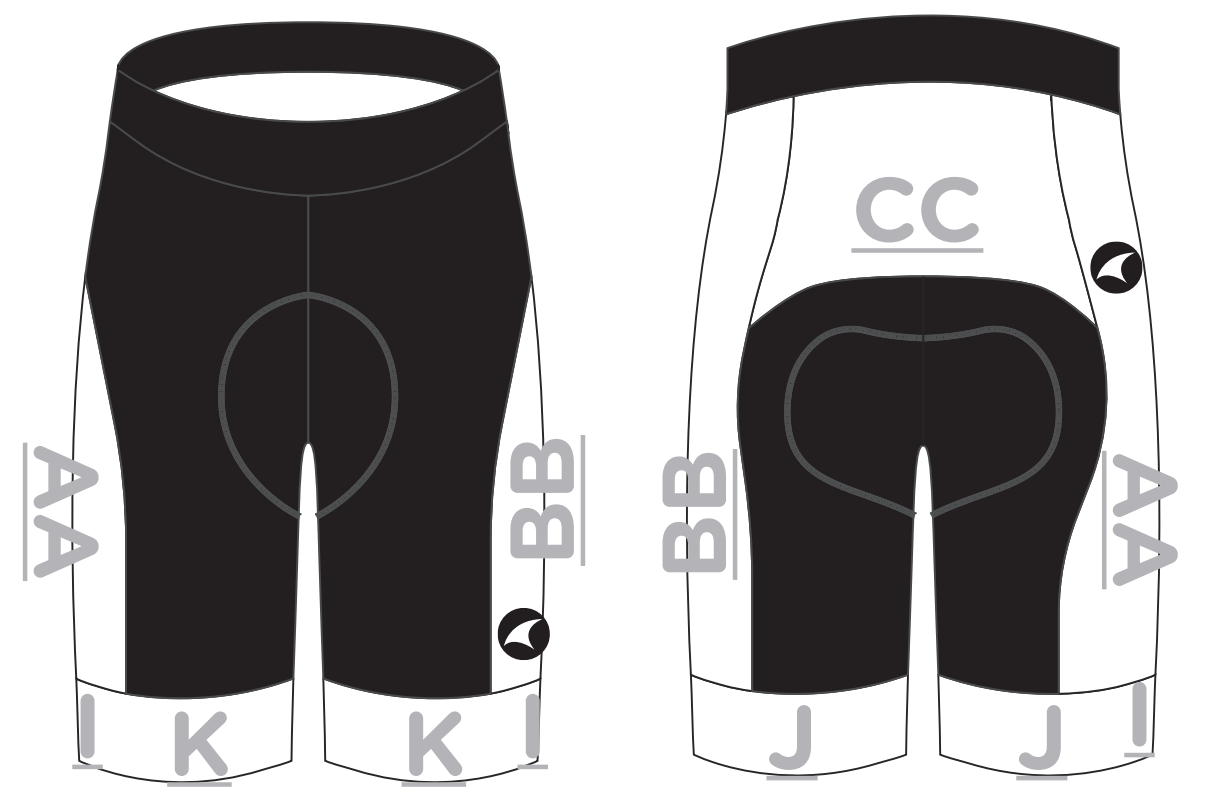

Mocks for reference only

Base Lycra: Black

Left Leg

logo reads with the arrow

Rear

logo reads with the arrow

Right Leg

logo reads with the arrow

Place logo here to show on front of leg Place logo here to show on Back of leg

Printable Leg Band

Place logo here to show on Back of leg Place logo here to show on front of leg

Printable Leg Band

W. Ascent Vector Short Long – 222138

Size M