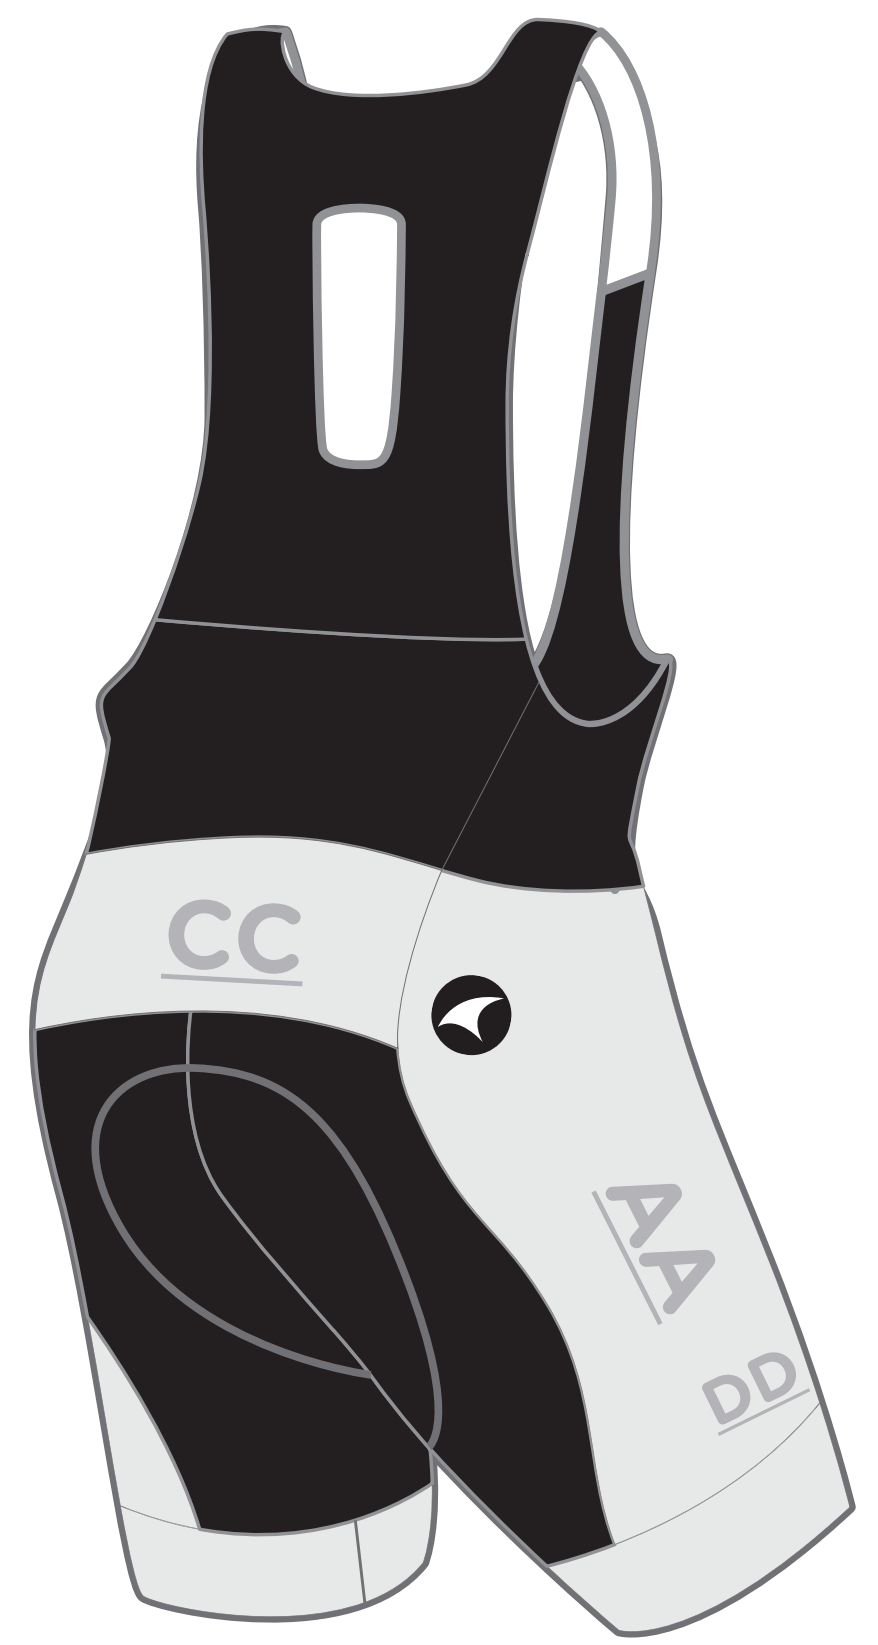

Mocks for reference only

Base Lycra: Black  Blue

Left Leg

Rear

Right Leg

logo reads with the arrow

logo reads with the arrow

Place logo here to show on front of leg → Place logo here to show on Back of leg

logo reads with the arrow

Place logo here to show on Back of leg → Place logo here to show on front of leg

logo reads with the arrow

Printable Leg Band

Printable Leg Band

# M. Summit Stratos Force Bib Short – 122301

Size M