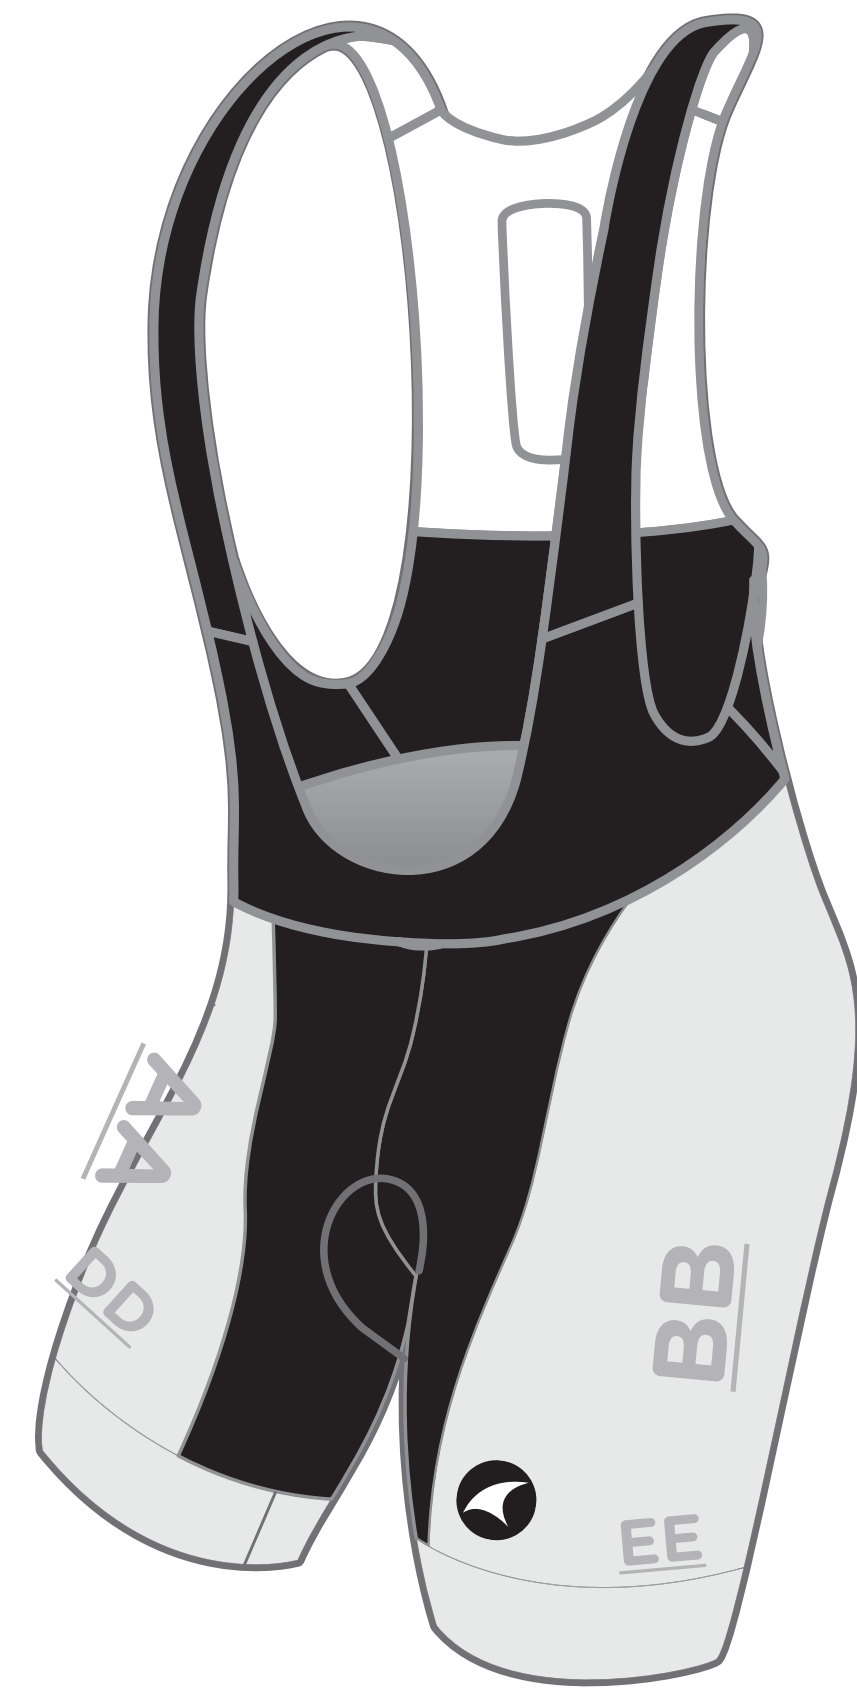

Mocks for reference only

Base Lycra: Black  Blue

Left Leg

Rear

Right Leg

logo reads with the arrow

logo reads with the arrow

Place logo here to show on front of leg → Place logo here to show on Back of leg

logo reads with the arrow

Place logo here to show on Back of leg → Place logo here to show on front of leg

logo reads with the arrow

Printable Leg Band

Printable Leg Band

# M. Summit Stratos Force Bib Short – 122301

Size M