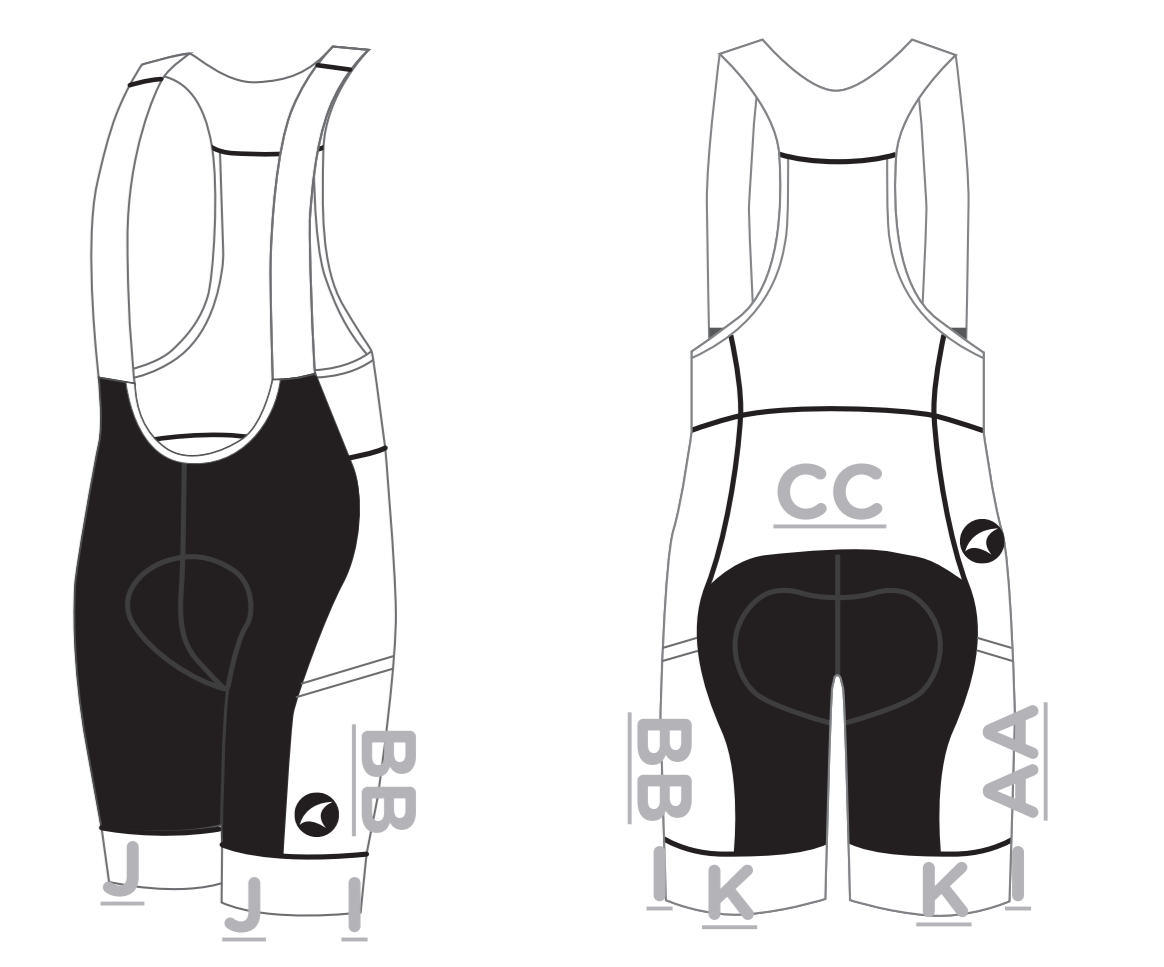

Mocks for reference only

Base Lycra: Black 

Left Leg

Rear

Right Leg

Printable Leg Band

Printable Leg Band

# M. Range Vector Cargo Bib Short – PFP – 122306

Size M