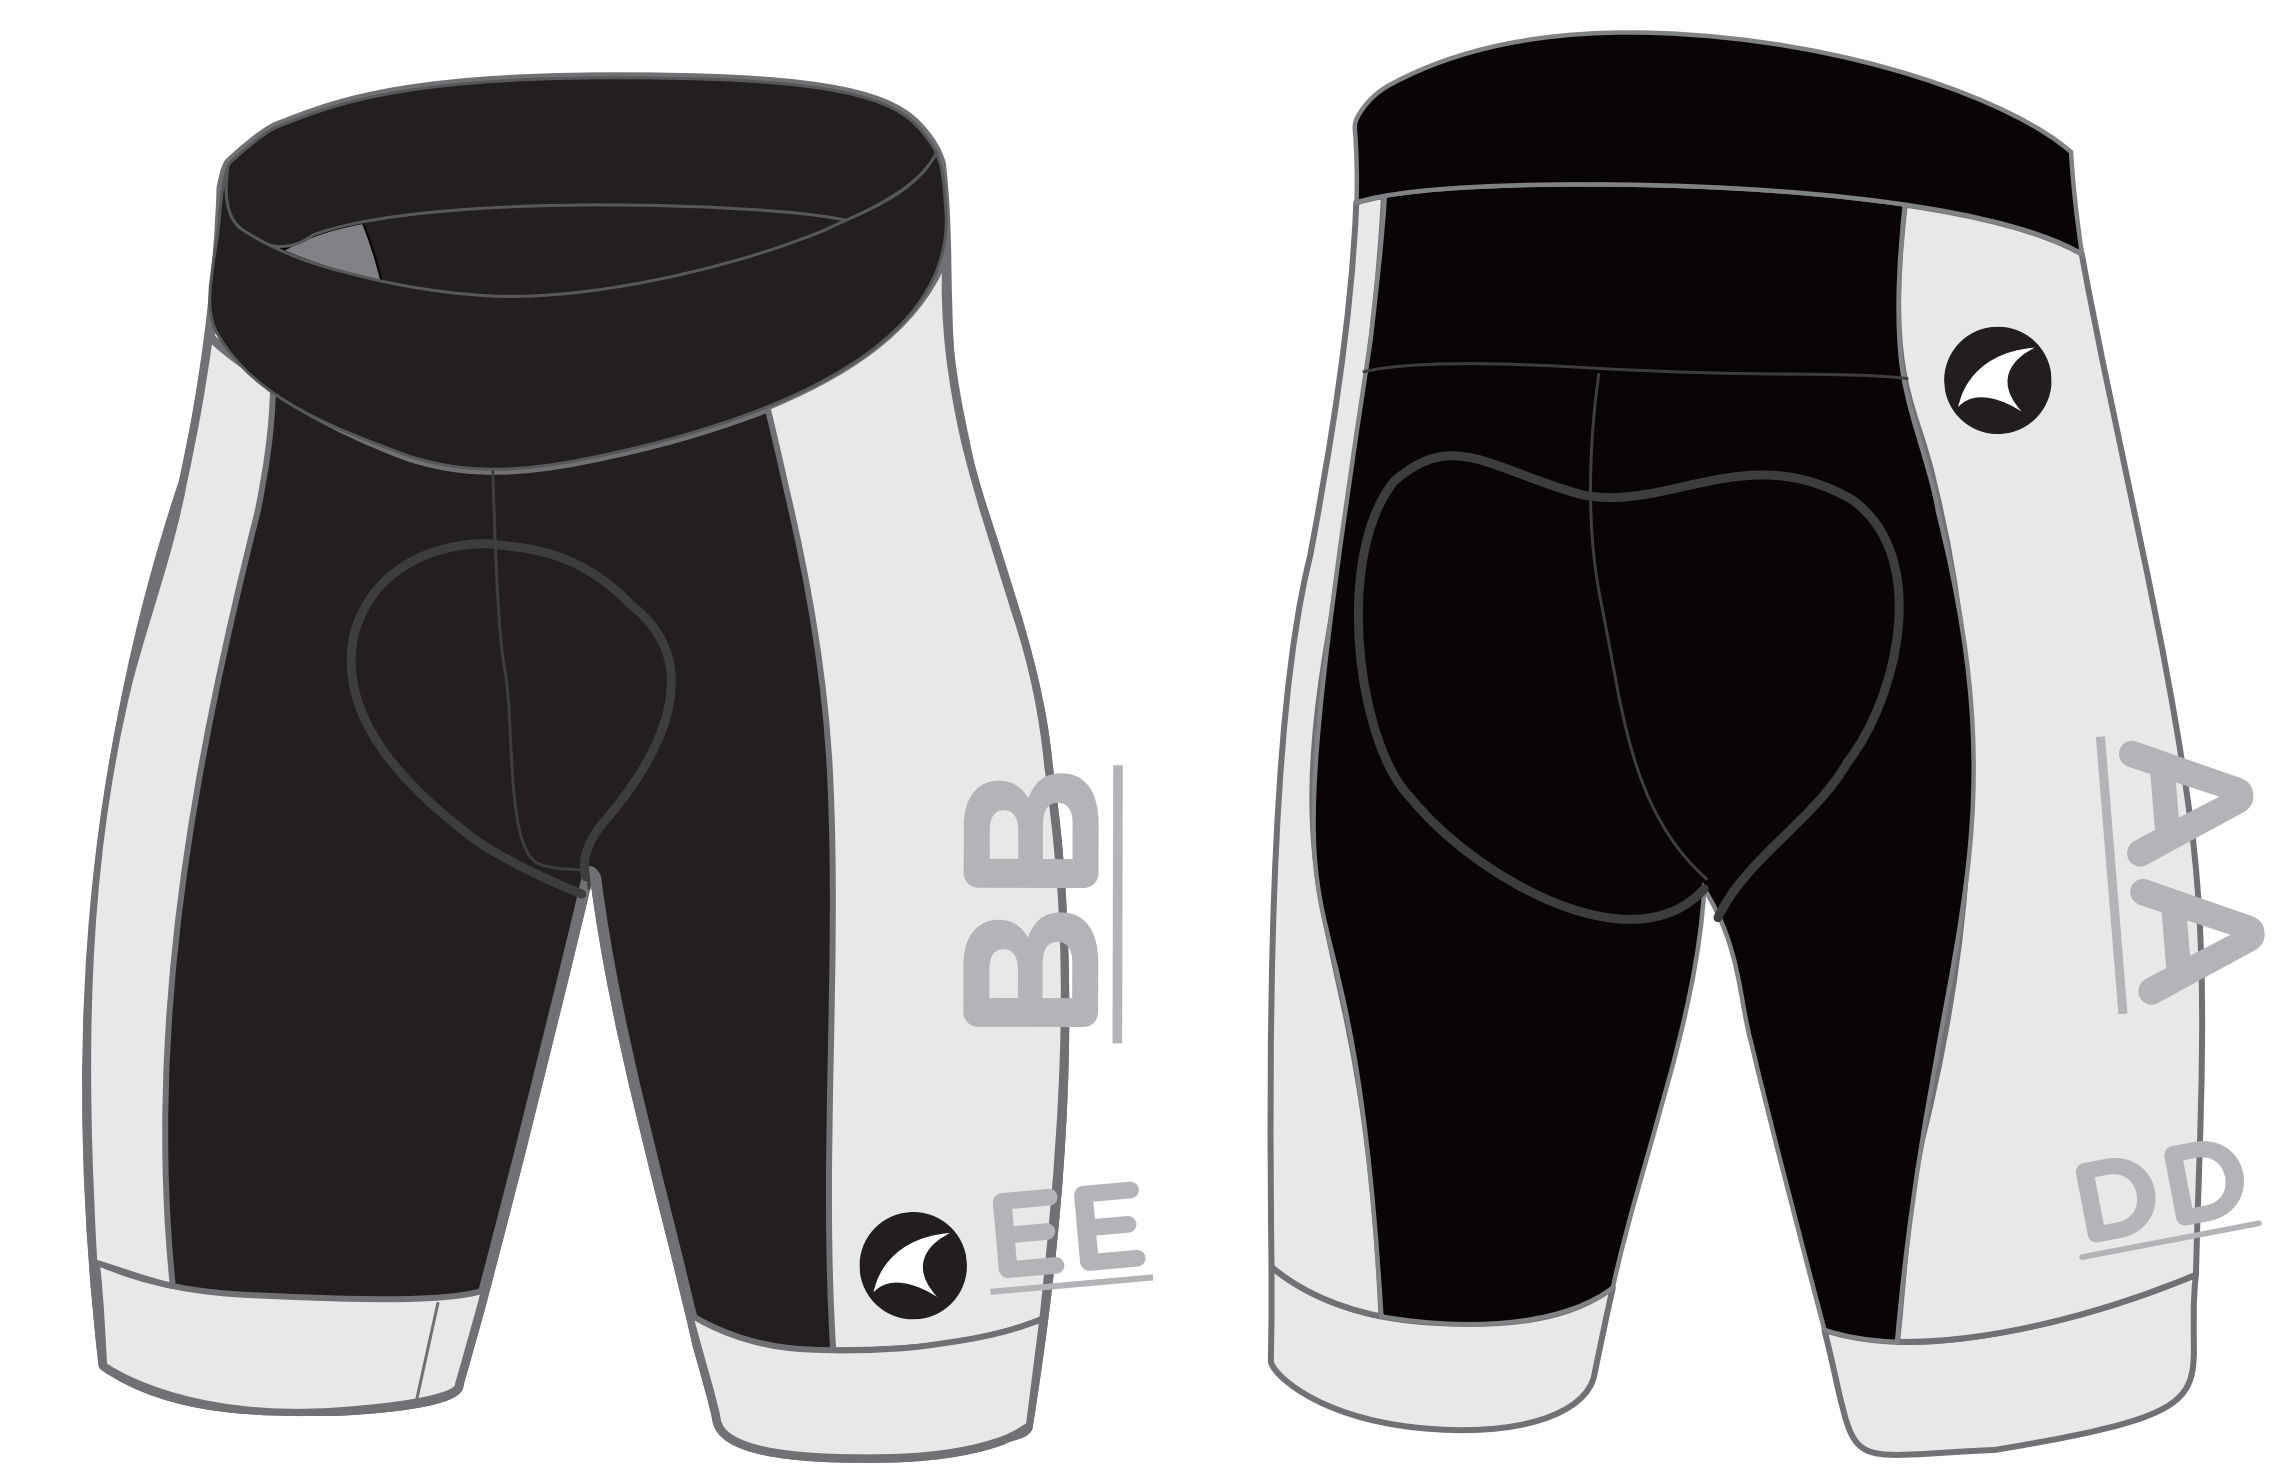

T23 

Version 07-26-2022
© 2022 Pactimo LLC. All Rights Reserved.

COLORADO PROUD SINCE 2003

Mocks for reference only

Base Lycra: Black 

Left Leg

logo reads with the arrow 

Right Leg

logo reads with the arrow 

Place logo here to show on front of leg  logo reads with the arrow  Place logo here to show on Back of leg

Printable Leg Band

Place logo here to show on Back of leg  logo reads with the arrow  Place logo here to show on front of leg

Printable Leg Band

M. Continental Short – 122117

Size M