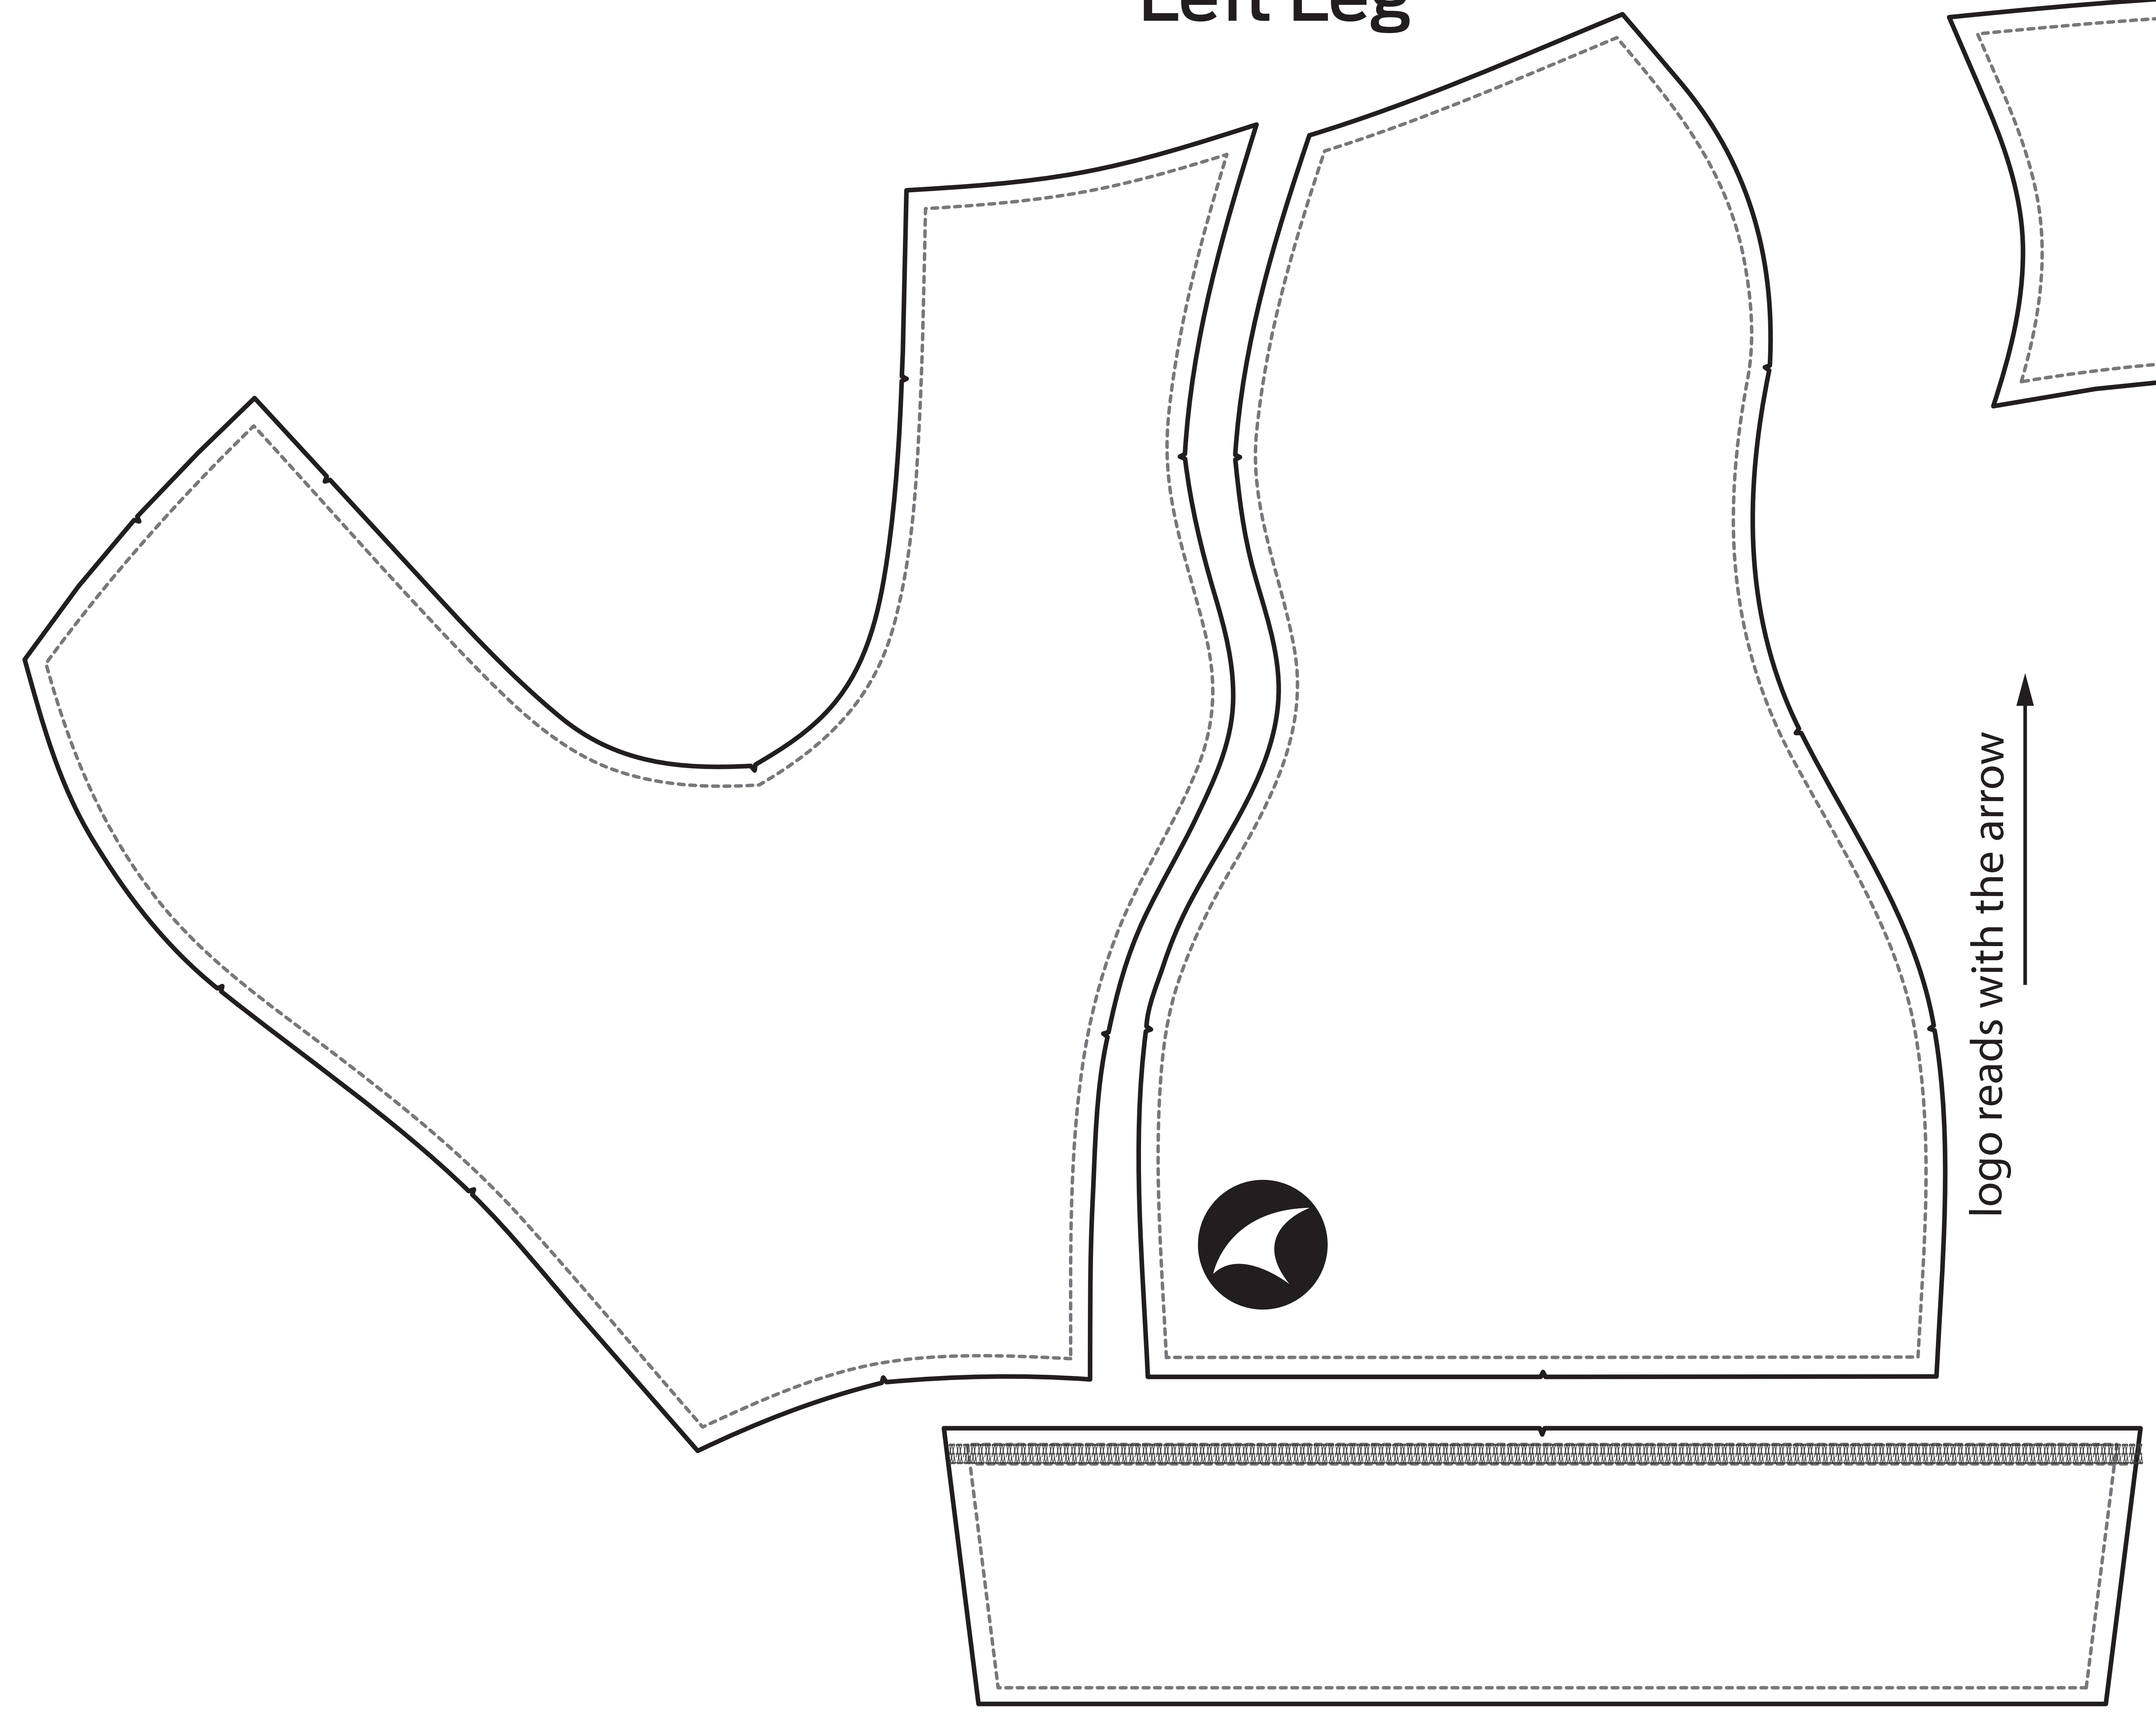

Mocks for reference only

Left Leg

Rear

Right Leg

logo reads with the arrow

logo reads with the arrow

Place logo here to show on front of leg logo reads with the arrow Place logo here to show on Back of leg

Printable Leg Band

logo reads with the arrow

Place logo here to show on Back of leg logo reads with the arrow Place logo here to show on front of leg

Printable Leg Band

M. Ascent Bib Short FP - Long - C01010

Size M