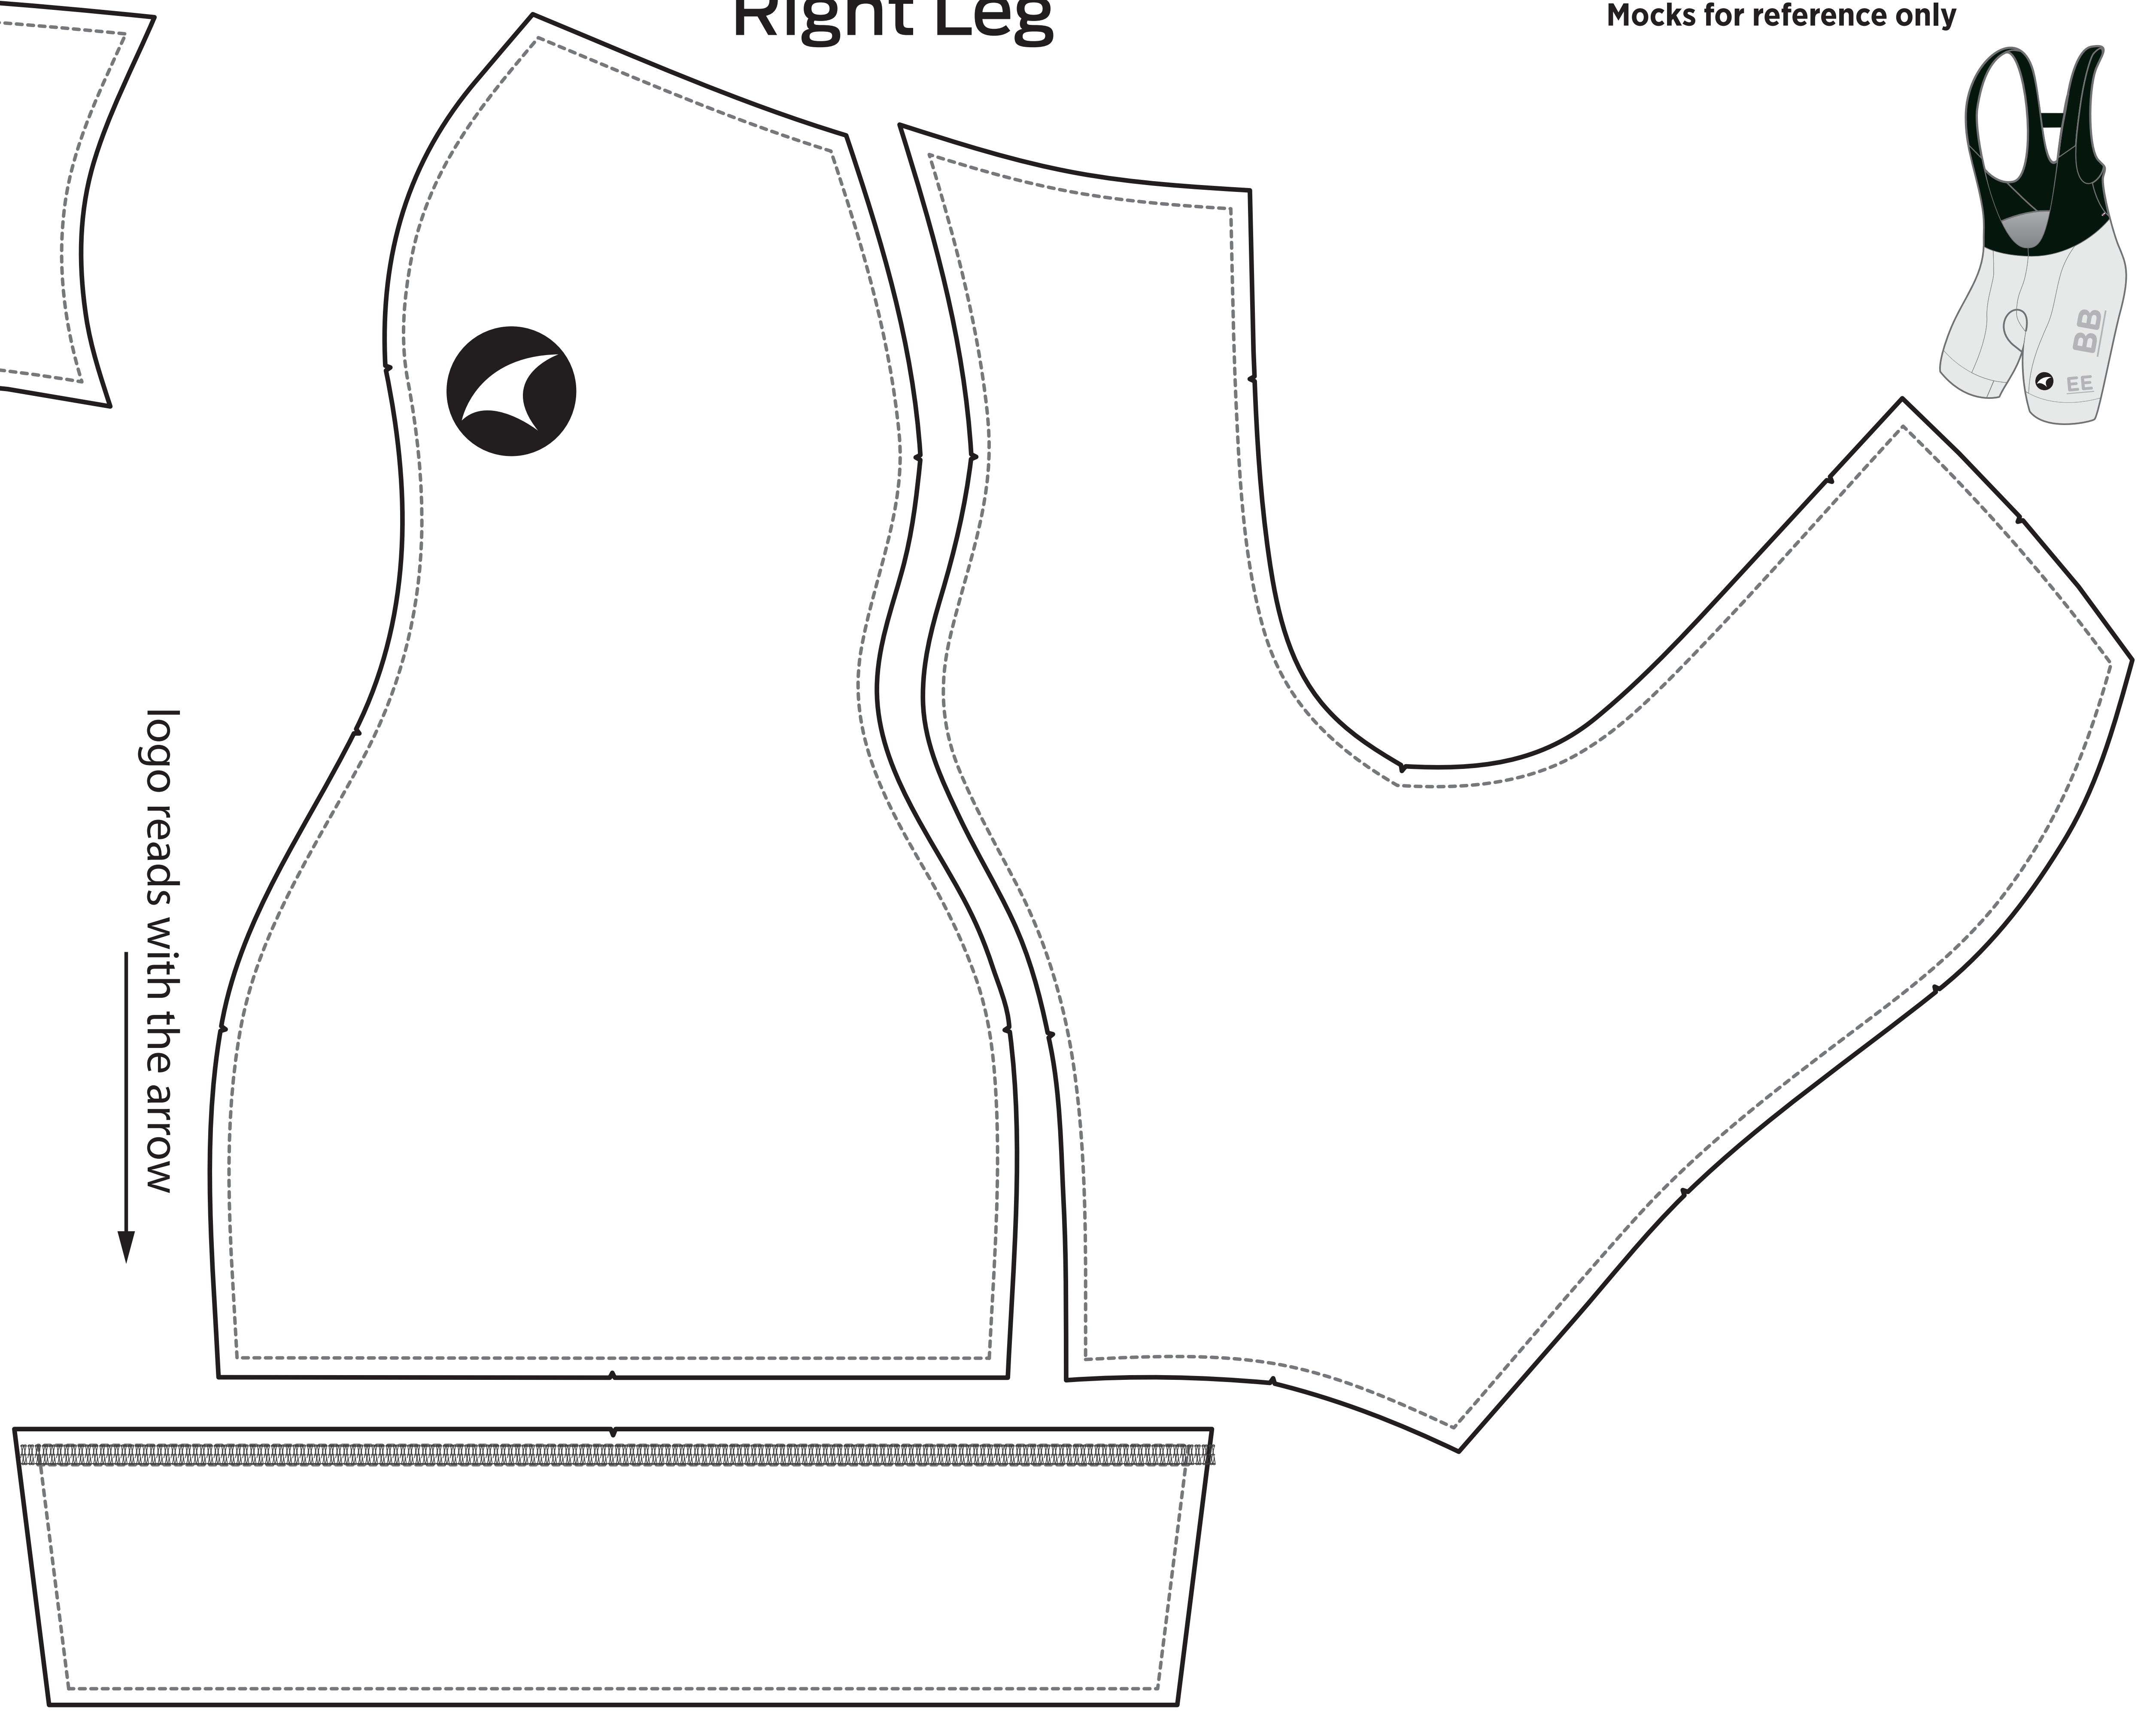

Mocks for reference only

Left Leg

Rear

Right Leg

logo reads with the arrow

logo reads with the arrow

Place logo here to show on front of leg logo reads with the arrow Place logo here to show on Back of leg

Printable Leg Band

logo reads with the arrow

Place logo here to show on Back of leg logo reads with the arrow Place logo here to show on front of leg

Printable Leg Band

M. Ascent Bib Short FP - Long - C01010

Size M