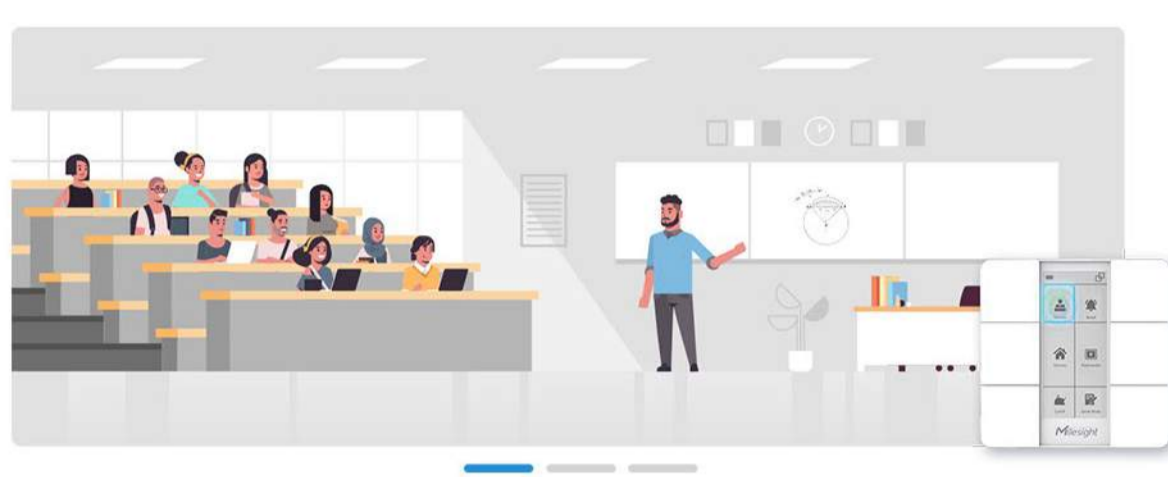

Multiple Scenes Management

Occupants can predefine 6 scenes with different surrounding ambience, and it can be changed within a few seconds to meet your indoor ambience requirement.

Automated and Always Connected Magnify the Power of Your Office

Smarter and Seamless than You Ever Imagined

Milesight CoWork Solution, this drop-in IoT connectivity can help drive unparalleled device-collaborated flexibility, offering and managing a live overview of your workplace from cool to crucial.