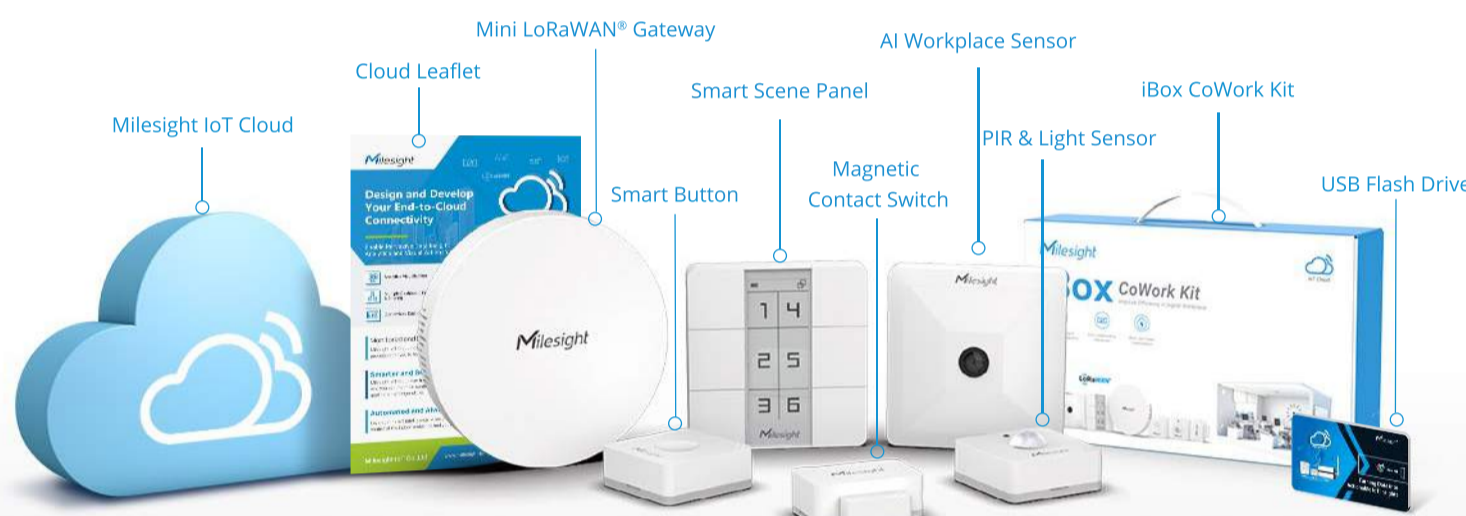

Mini LoRaWAN® Gateway

- Eye-Catching Design
- Massive Connectivity
- Blind Spot Coverage
- Gateway Fleet
- Listen Before Talk (LBT)

Smart Button

- Timely Alert/Call
- Multiple Press Actions (Single, Double & Long)
- 5 Years Battery Life (Press 10 Times per Day)
- Easy Configuration (via NFC)

Magnetic Contact Switch

- Window/Door Open/Close Monitoring
- Ultra-low Power Consumption
- 4 Years Battery Life (30 Times per Day)

Milesight IoT Cloud

Pro1 Valid for One Year

- Custom Multiple Combinations of Conditions and Triggers
- Allow Admin to Check and Export Daily/Weekly/Monthly Reports
- Visualized Dashboard & Intuitive Widgets
- Drag and Drop Experience & Full Screen Mode Available

iBox CoWork Kit

AI Workplace Sensor

- People Counting & Utilization & Occupancy
- >95% Recognition Rate
- 100% Private & Anonymous
- 78m² Coverage

PIR & Light Sensor

- Light-Assistant Human Presence Detection
- Presence Detection Distance: 10m
- 3 Years Battery Life (30 Times per Day)

Smart Scene Panel

- Multiple Scenes
- Customizable Display
- LoRa D2D Communication
- One-to-Many Control

iBox Kit

IAQ Kit

Lighting Your Way to Green Air

Indoor Air Quality Solution

Smart Building Kit

Automated Monitoring and Management

Smart Building Solution