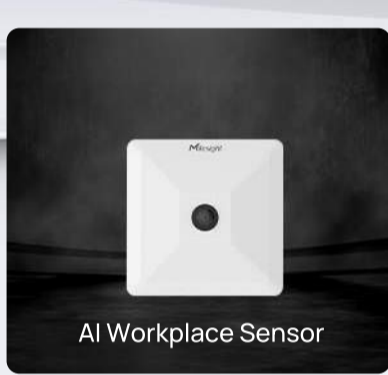

Automated and Always Connected Magnify the Power of Your Office

Smarter and Seamless than You Ever Imagined

Milesight CoWork Solution, this drop-in IoT connectivity can help drive unparalleled device-collaborated flexibility, offering and managing a live overview of your workplace from cool to crucial.