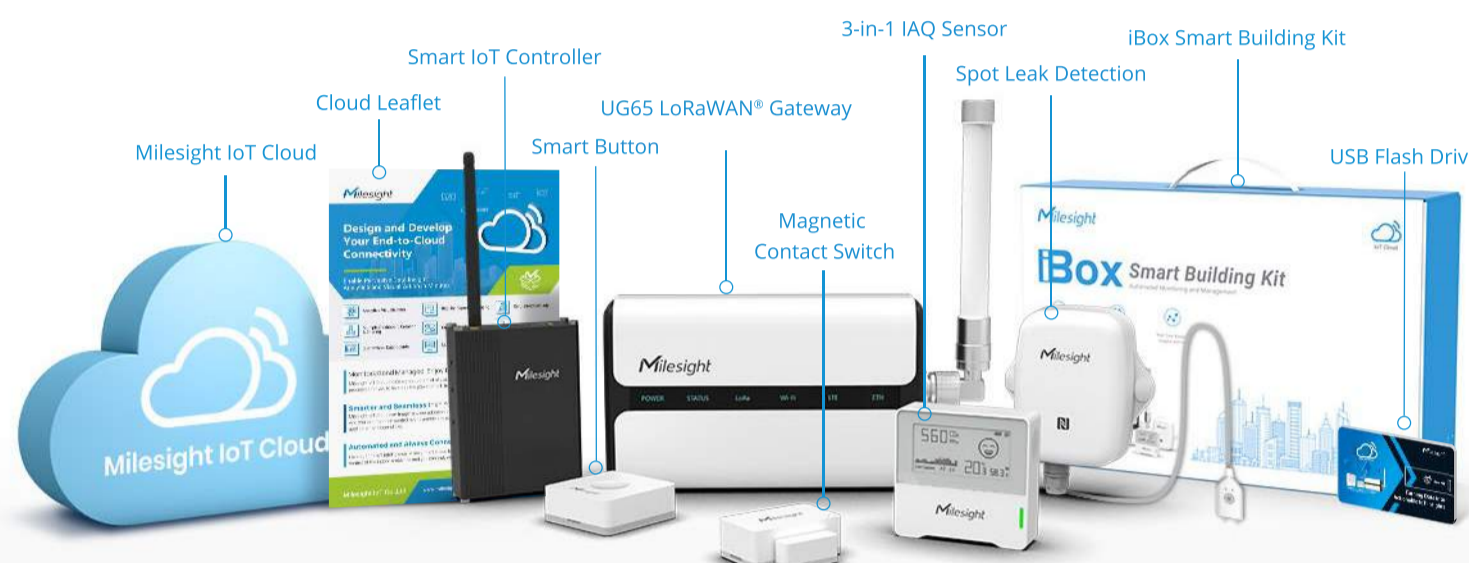

Smart Building Kit

Automated Monitoring and Management

Smart Building Solution

Enable Comprehensive Connectivity Within Smart Buildings

Differentiation through Innovations

Convert Your Idea with Digital Innovations

The Smart Building Kit opens up a world where IoT insights and networking connections converge to improve building efficiency and increase productivity.

Monitored and Managed. Smart Building Gets Ready

Explore more for the Connected World

From hardware to software, Milesight Smart Building Solution offers a pervasive IoT connectivity that can help enable data insight, analytics and visualization in minutes.

Milesight IoT Cloud

iBox Smart Building Kit

Automated Monitoring and Management

3-in-1 IAQ Sensor

- Light/Dark Color Theme
- Itsy-bitsy & Eye-Catching
- 2.13 Inch E-ink Screen
- Vivid Emoticon Indication
- Traffic Light Status Indicator
- Anti-theft Design
- Battery Powered up to 3 Years' Service Life